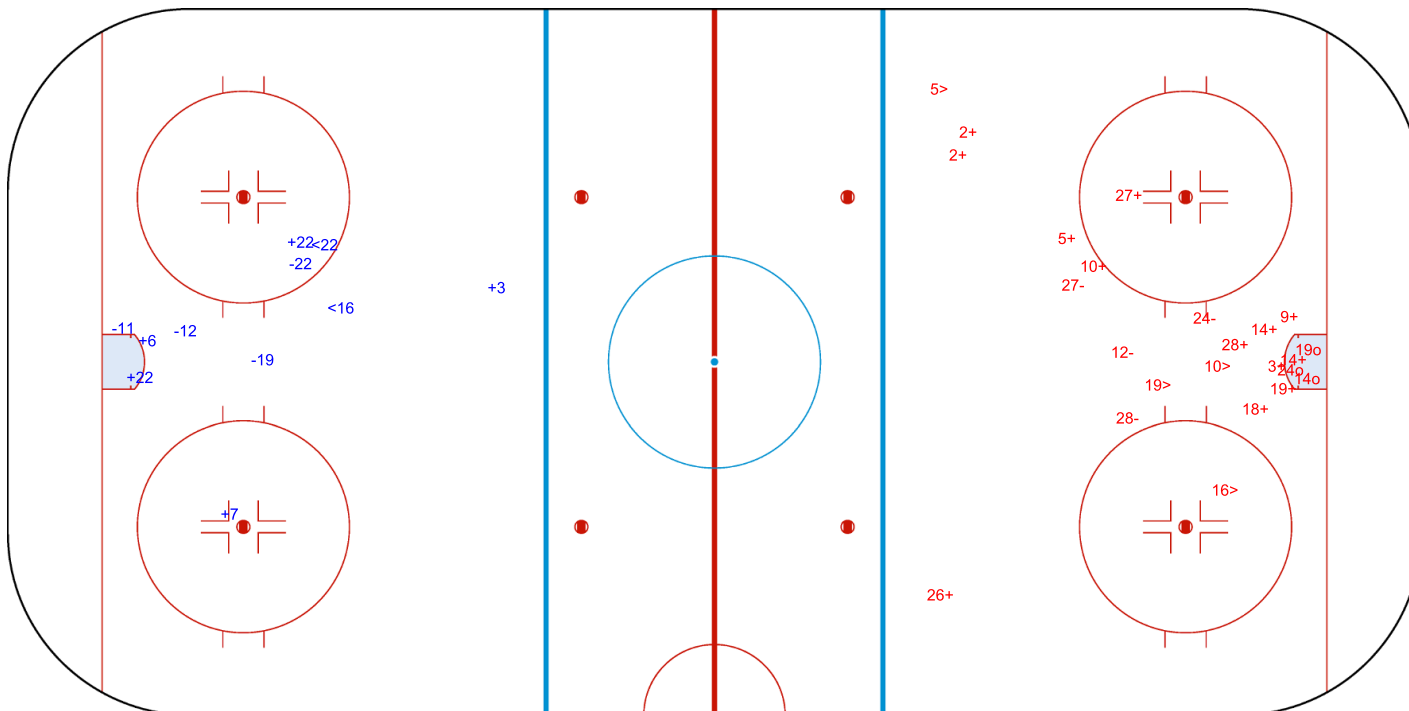

SHOT CHART
USA - LAT

Shots by USA
Goals (o): 6 SSG (+): 14
SSP (<): 1 SPG (-): 4

GK 1 of LAT

GK 29 of LAT

LAT → 1st Period ← USA

Shots by LAT
Goals (o): 1 SSG (+): 5
SSP (>): 1 SPG (-): 3

GK 30 of USA

Shots by LAT
Goals (o): 0
SSP (<): 2
SSG (+): 5
SPG (-): 4

GK 30 of USA

USA → 2nd Period ← LAT

Shots by USA
Goals (o): 3
SSP (>): 4
SSG (+): 13
SPG (-): 4

GK 29 of LAT

Shots by USA

Goals (o): 4 SSG (+): 24
SSP (<): 4 SPG (-): 6

GK 29 of LAT

LAT → 3rd Period ← USA