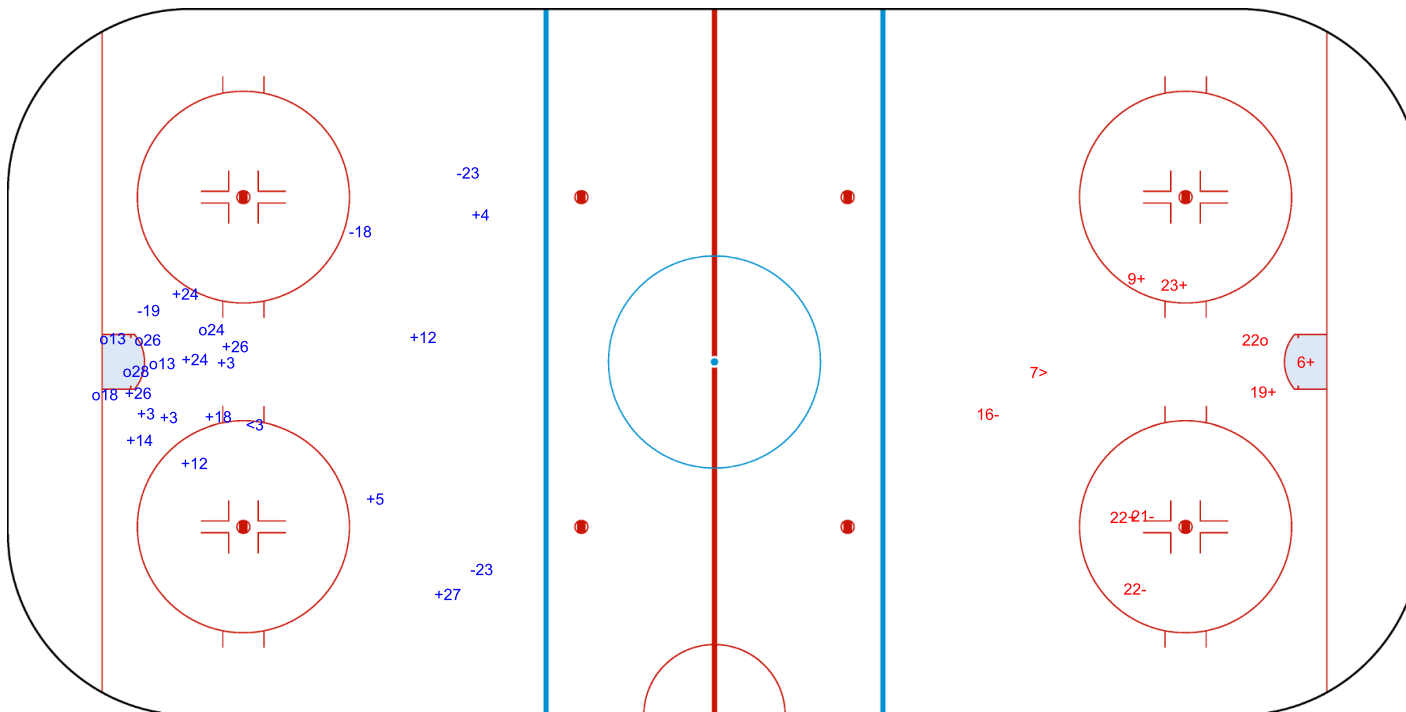

SHOT CHART
USA - LAT

Shots by USA
Goals (o): 6 SSG (+): 14
SSP (<): 1 SPG (-): 4

GK 1 of LAT

GK 29 of LAT

LAT → 1st Period ← USA

Shots by LAT
Goals (o): 1 SSG (+): 5
SSP (>): 1 SPG (-): 3

GK 30 of USA

Shots by LAT
Goals (o): 0
SSP (<): 2
SSG (+): 5
SPG (-): 4

GK 30 of USA

USA → 2nd Period ← LAT

Shots by USA
Goals (o): 3
SSP (>): 4
SSG (+): 13
SPG (-): 4

GK 29 of LAT

Shots by USA

Goals (o): 4 SSG (+): 24
SSP (<): 4 SPG (-): 6

GK 29 of LAT

LAT → 3rd Period ← USA