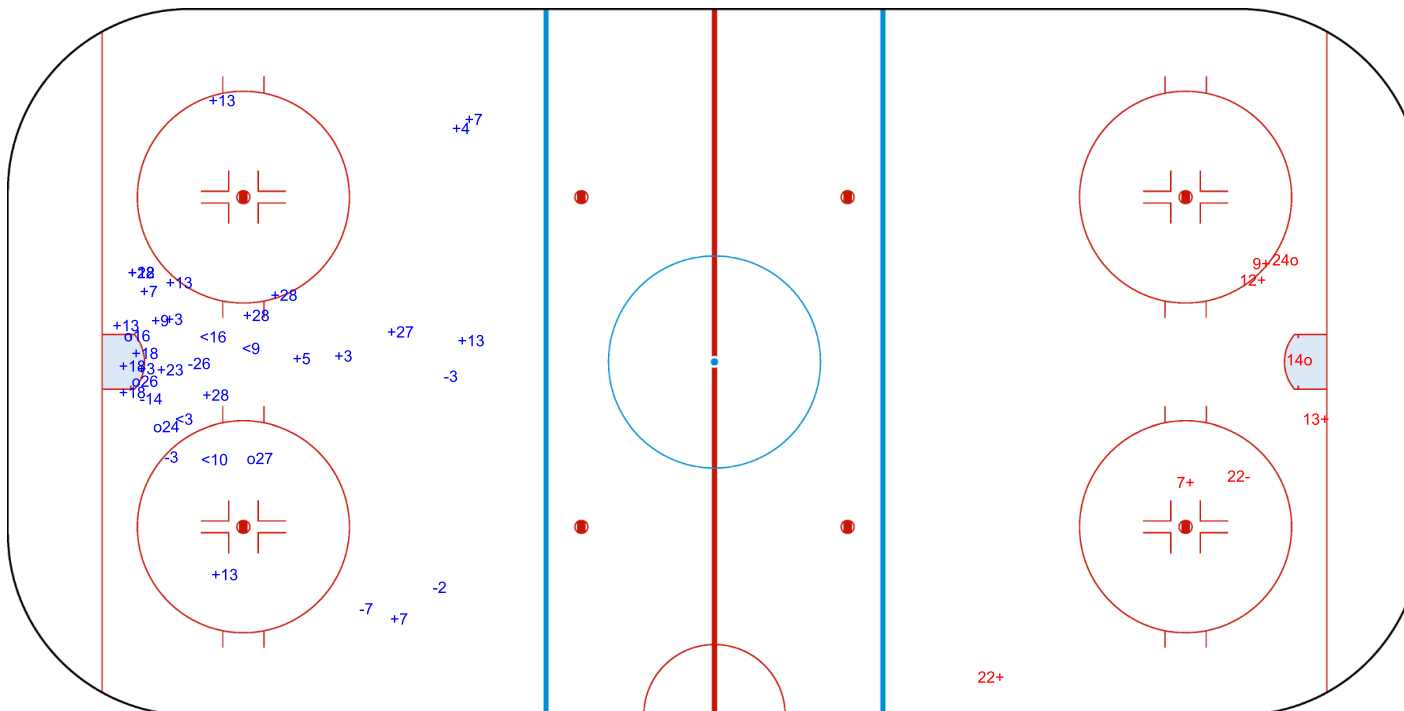

SHOT CHART
USA - LAT

Shots by USA
Goals (o): 6 SSG (+): 14
SSP (<): 1 SPG (-): 4

GK 1 of LAT

GK 29 of LAT

LAT → 1st Period ← USA

Shots by LAT
Goals (o): 1 SSG (+): 5
SSP (>): 1 SPG (-): 3

GK 30 of USA

Shots by LAT
Goals (o): 0
SSP (<): 2
SSG (+): 5
SPG (-): 4

GK 30 of USA

USA → 2nd Period ← LAT

Shots by USA
Goals (o): 3
SSP (>): 4
SSG (+): 13
SPG (-): 4

GK 29 of LAT

Shots by USA

Goals (o): 4 SSG (+): 24
SSP (<): 4 SPG (-): 6

GK 29 of LAT

LAT → 3rd Period ← USA

Shots by LAT

Goals (o): 2 SSG (+): 5
SSP (>): 0 SPG (-): 1

GK 30 of USA

Legend:	
GK	Goalkeeper
SPG	Shots past goal
SSG	Shots saved by goalkeeper
SSP	Shots saved by player