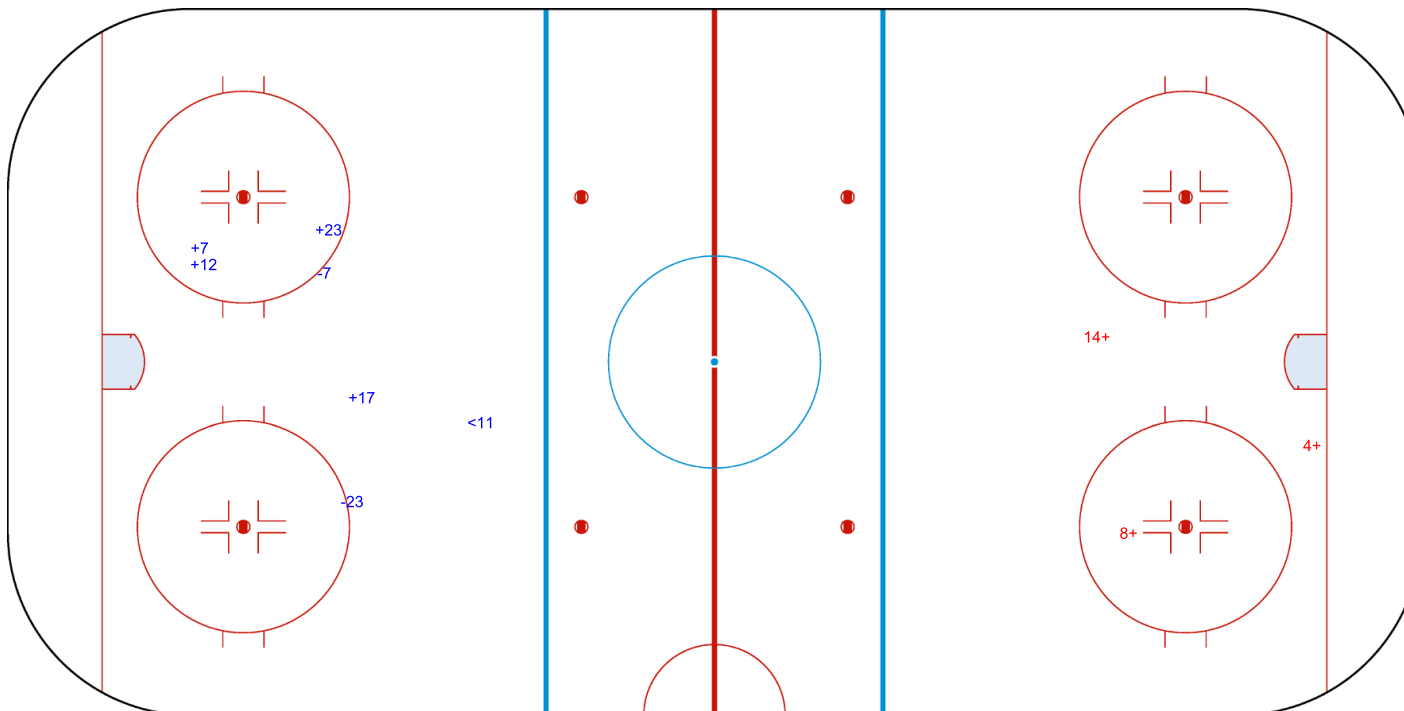

Shots by AUT
Goals (o): 0   SSG (+): 4
SSP (<): 1   SPG (-): 2

GK 25 of NED

Overtime

Shots by NED
Goals (o): 0   SSG (+): 3
SSP (>): 0   SPG (-): 0

GK 25 of AUT

Legend:
GK   Goalkeeper   **SPG**   Shots past goal   **SSG**   Shots saved by goalkeeper   **SSP**   Shots saved by player