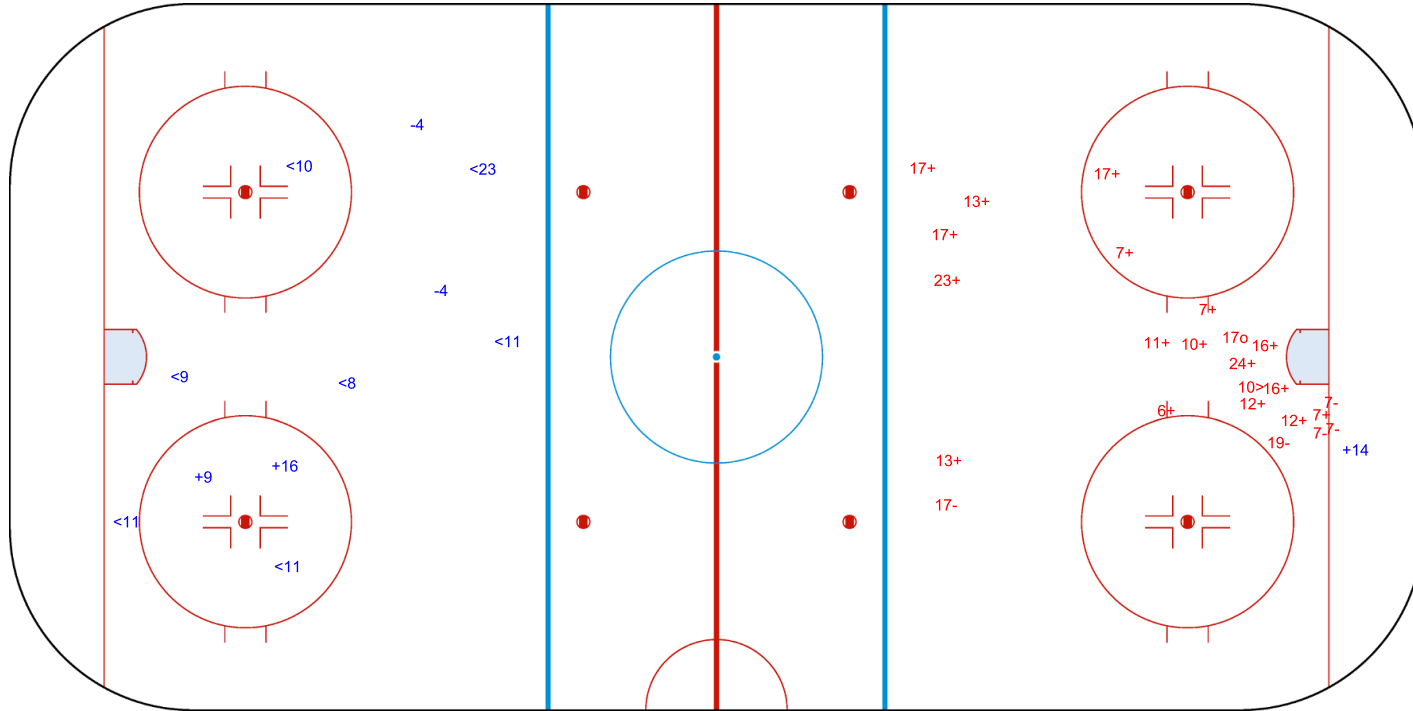

GK 25 of AUT

AUT → 2nd Period ← NED

Shots by AUT

Goals (o): 1 SSG (+): 17
SSP (>): 1 SPG (-): 5

GK 25 of NED

Shots by AUT
Goals (o): 0
SSP (<): 6
SSG (+): 14
SPG (-): 6

GK 25 of NED

NED → 3rd Period ← AUT