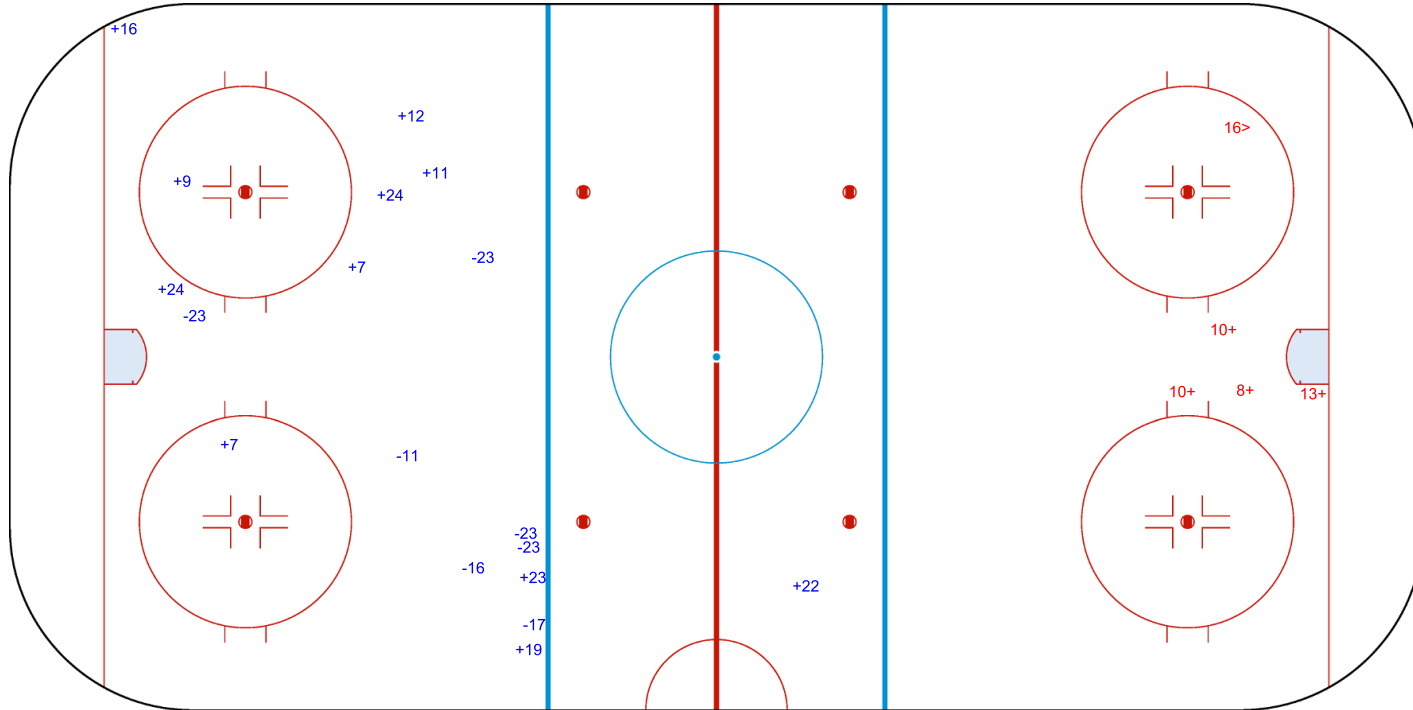

SHOT CHART
NED - AUT

Shots by AUT
Goals (o): 0
SSP (<): 0
SSG (+): 11
SPG (-): 7

GK 25 of NED

NED → 1st Period ← AUT

Shots by NED
Goals (o): 0
SSP (>): 1
SSG (+): 4
SPG (-): 0

GK 25 of AUT

Shots by NED

Goals (o): 0 SSG (+): 3
SSP (<): 7 SPG (-): 2