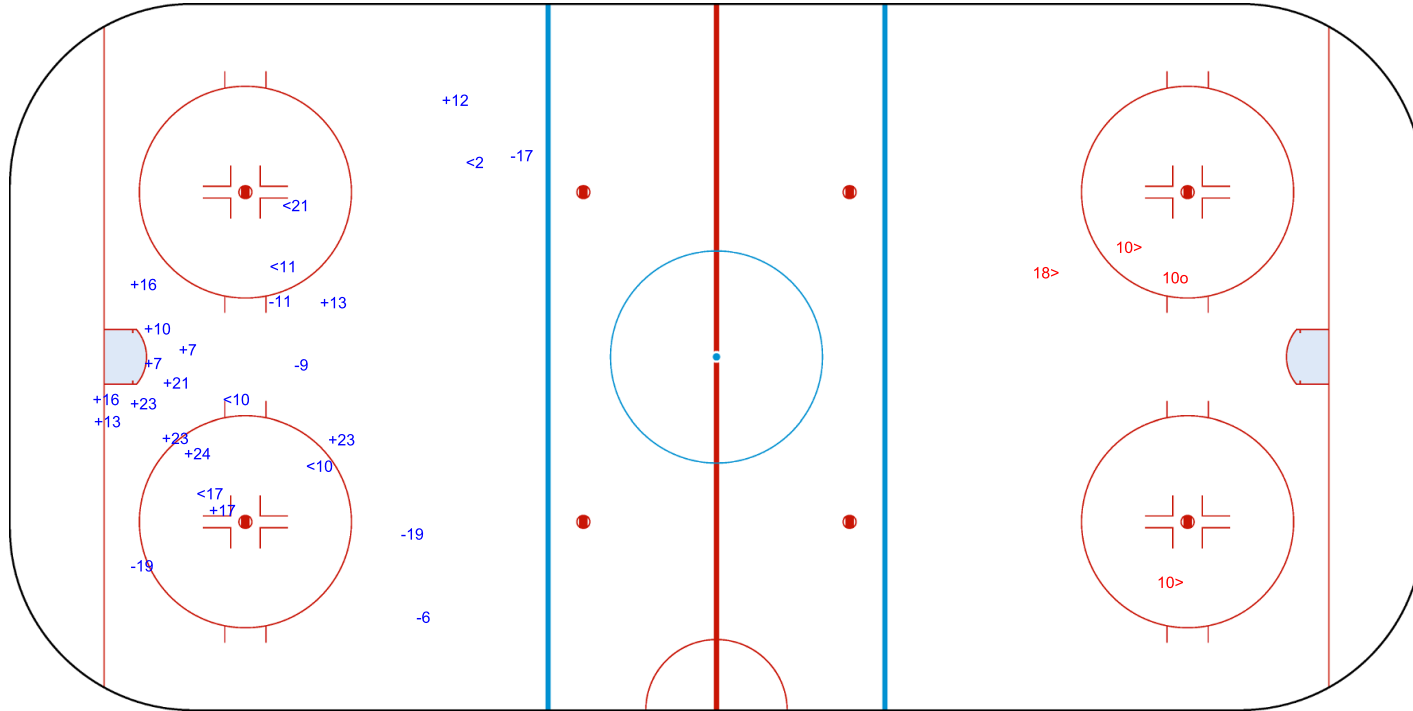

Shots by AUT
Goals (o): 0
SSP (<): 6
SSG (+): 14
SPG (-): 6

GK 25 of NED

NED → 3rd Period ← AUT

Shots by NED
Goals (o): 1
SSP (>): 3
SSG (+): 0
SPG (-): 0

GK 25 of AUT