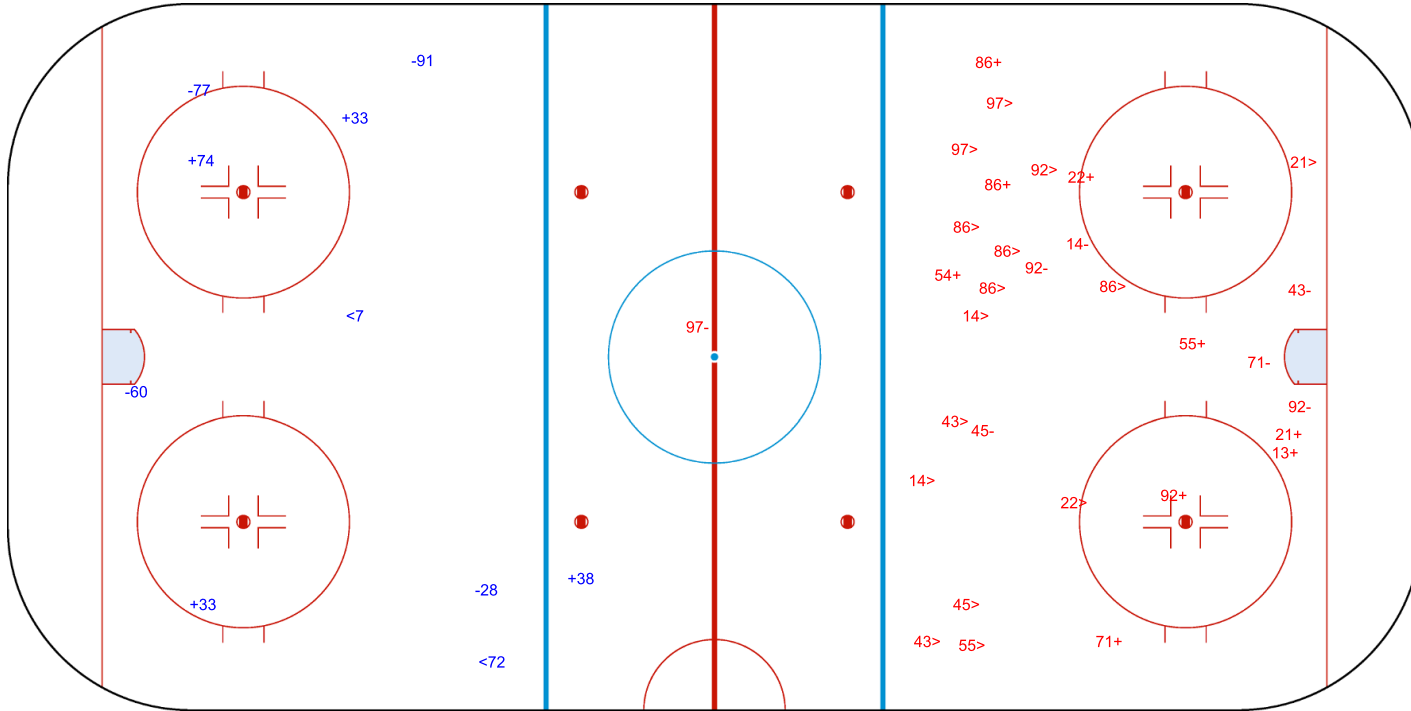

Shots by GER

Goals (o): 0   SSG (+): 4
SSP (<): 2   SPG (-): 4

GK 29 of SUI

SUI → 3rd Period ← GER

Shots by SUI

Goals (o): 0   SSG (+): 9
SSP (>): 15   SPG (-): 7

GK 35 of GER

Legend:		
GK	Goalkeeper	
SPG	Shots past goal	
SSG	Shots saved by goalkeeper	
SSP	Shots saved by player