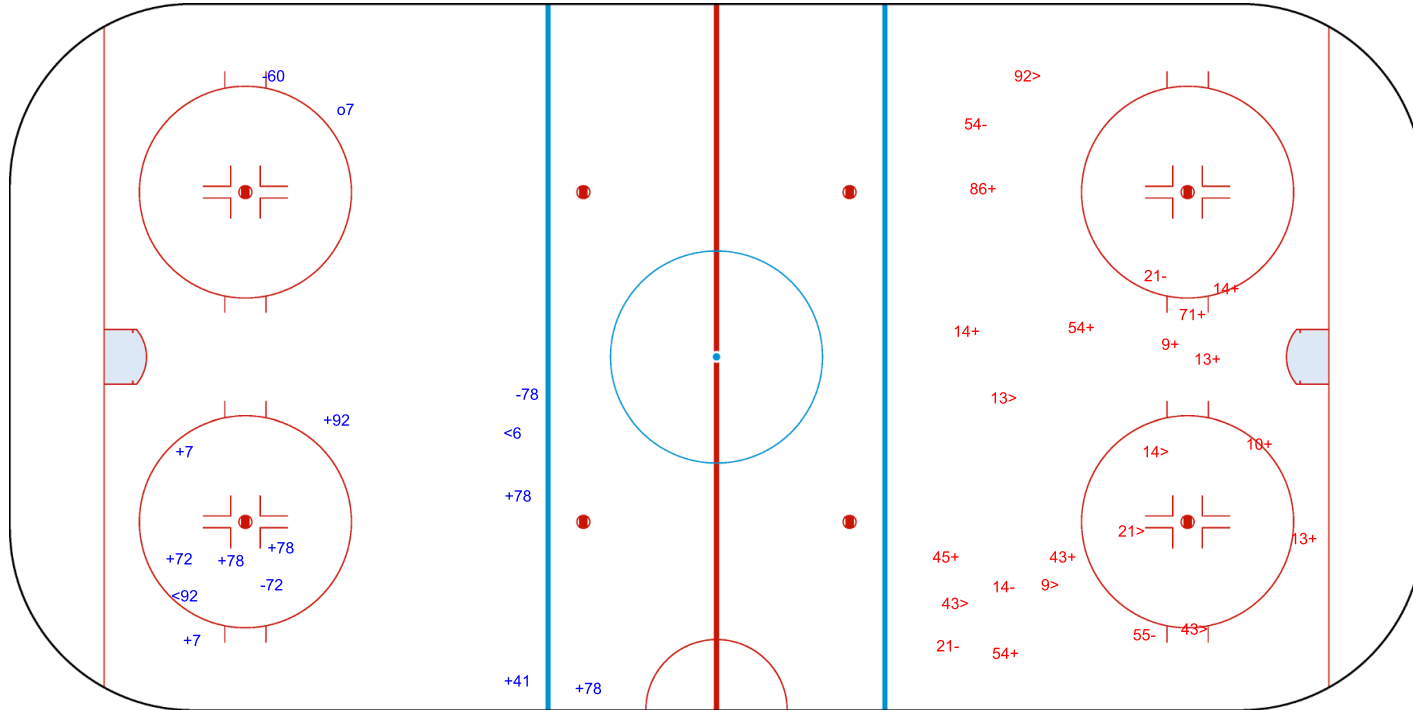

SHOT CHART
SUI - GER

Shots by GER
Goals (o): 1 SSG (+): 9
SSP (<): 2 SPG (-): 3

SUI 1st Period GER

Shots by SUI
Goals (o): 0 SSG (+): 12
SSP (>): 7 SPG (-): 5

Shots by SUI
Goals (o): 1 SSG (+): 8
SSP (<): 12 SPG (-): 2