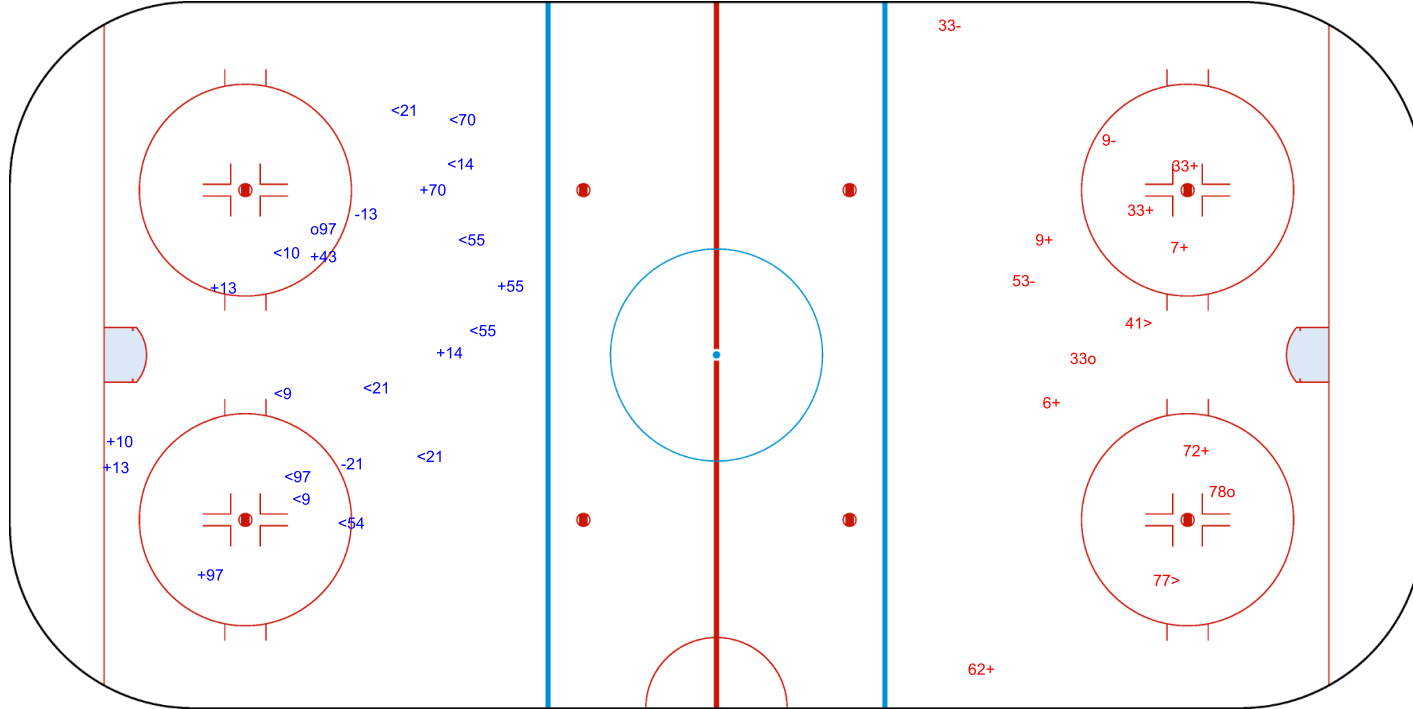

Shots by SUI
Goals (o): 1   SSG (+): 8
SSP (<): 12   SPG (-): 2

GK 35 of GER

GER → 2nd Period ← SUI

Shots by GER
Goals (o): 2   SSG (+): 7
SSP (>): 2   SPG (-): 3

GK 29 of SUI