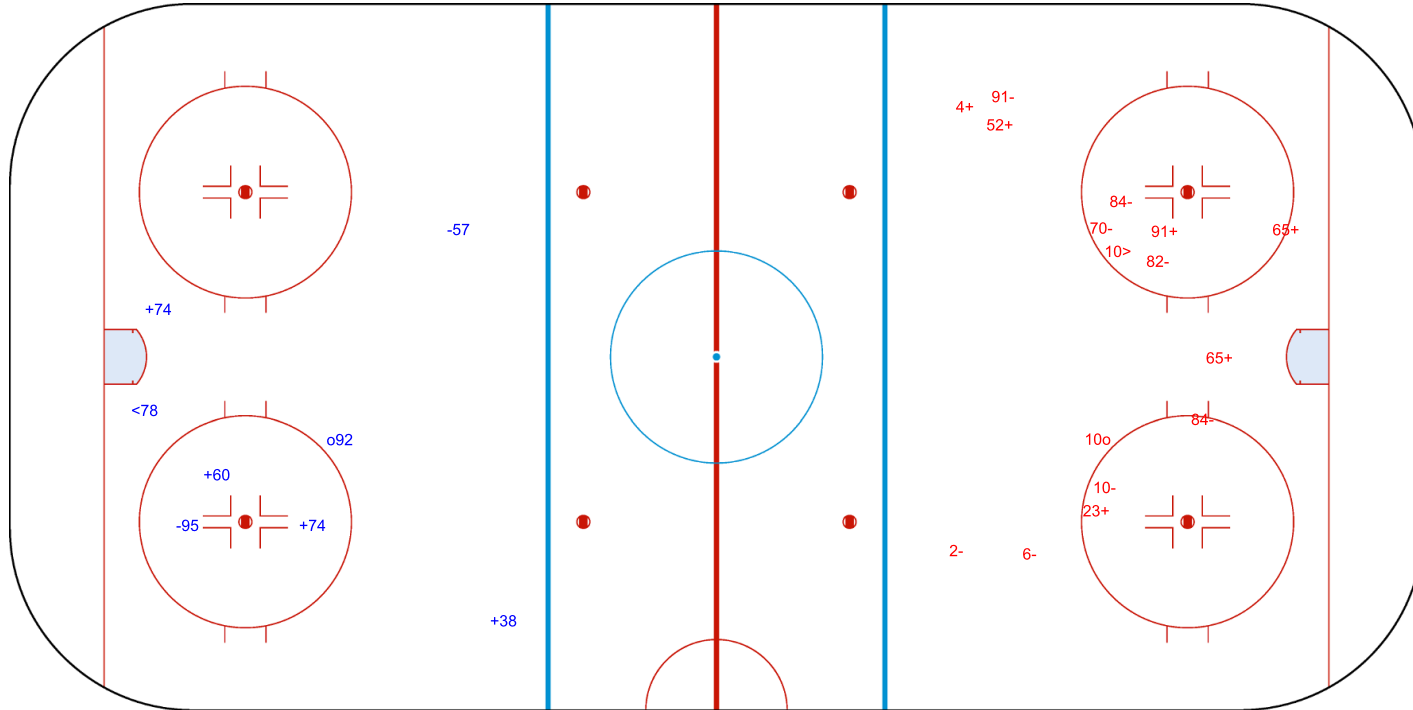

SHOT CHART
GER - FIN

Shots by GER
Goals (o): 1 SSG (+): 4
SSP (<): 1 SPG (-): 2

GK 45 of FIN

FIN → 1st Period ← GER

Shots by FIN
Goals (o): 1 SSG (+): 6
SSP (>): 1 SPG (-): 8

GK 1 of GER

Shots by FIN

Goals (o): 2 SSG (+): 6
SSP (<): 0 SPG (-): 4