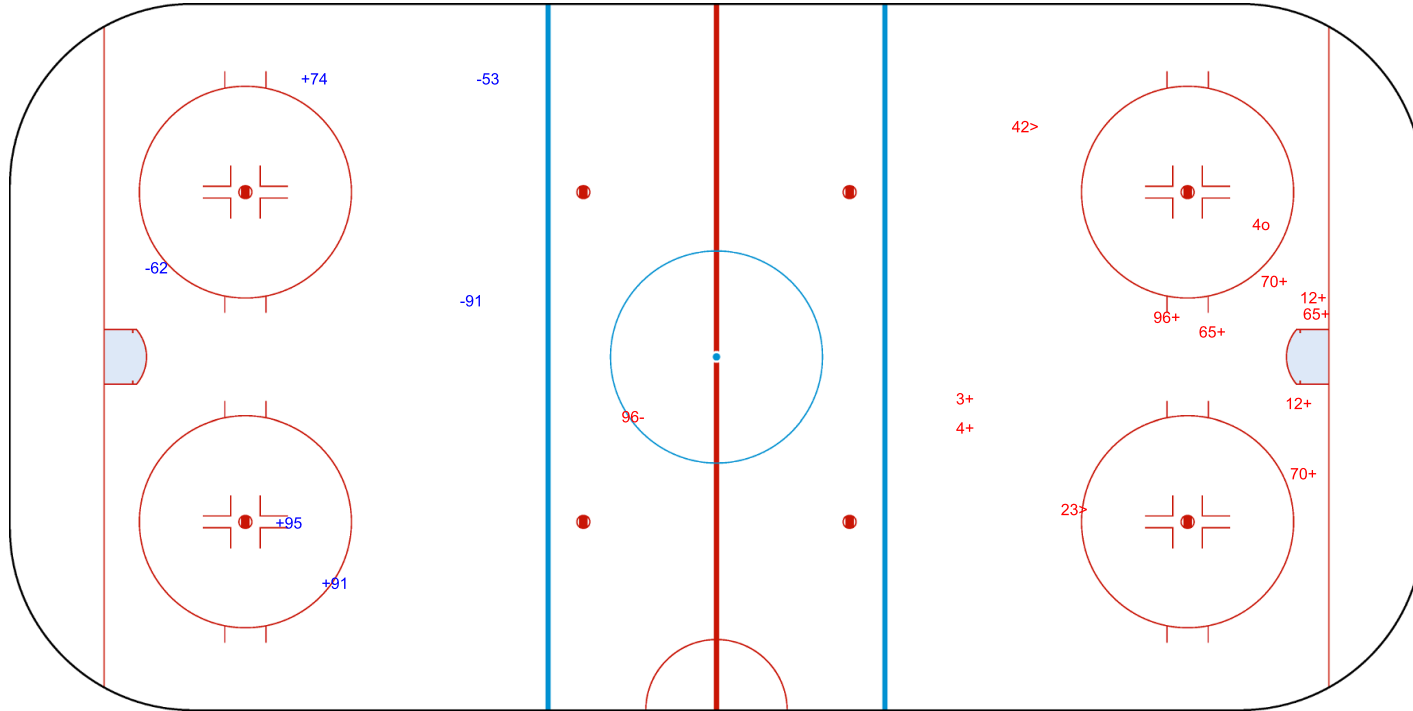

Shots by GER

Goals (o): 0   SSG (+): 3
SSP (-): 0   SPG (-): 3

GK 45 of FIN

FIN → 3rd Period ← GER

Shots by FIN

Goals (o): 1   SSG (+): 9
SSP (>): 2   SPG (-): 1

GK 1 of GER

Legend:		
GK	Goalkeeper	
SPG	Shots past goal	
SSG	Shots saved by goalkeeper	
SSP	Shots saved by player