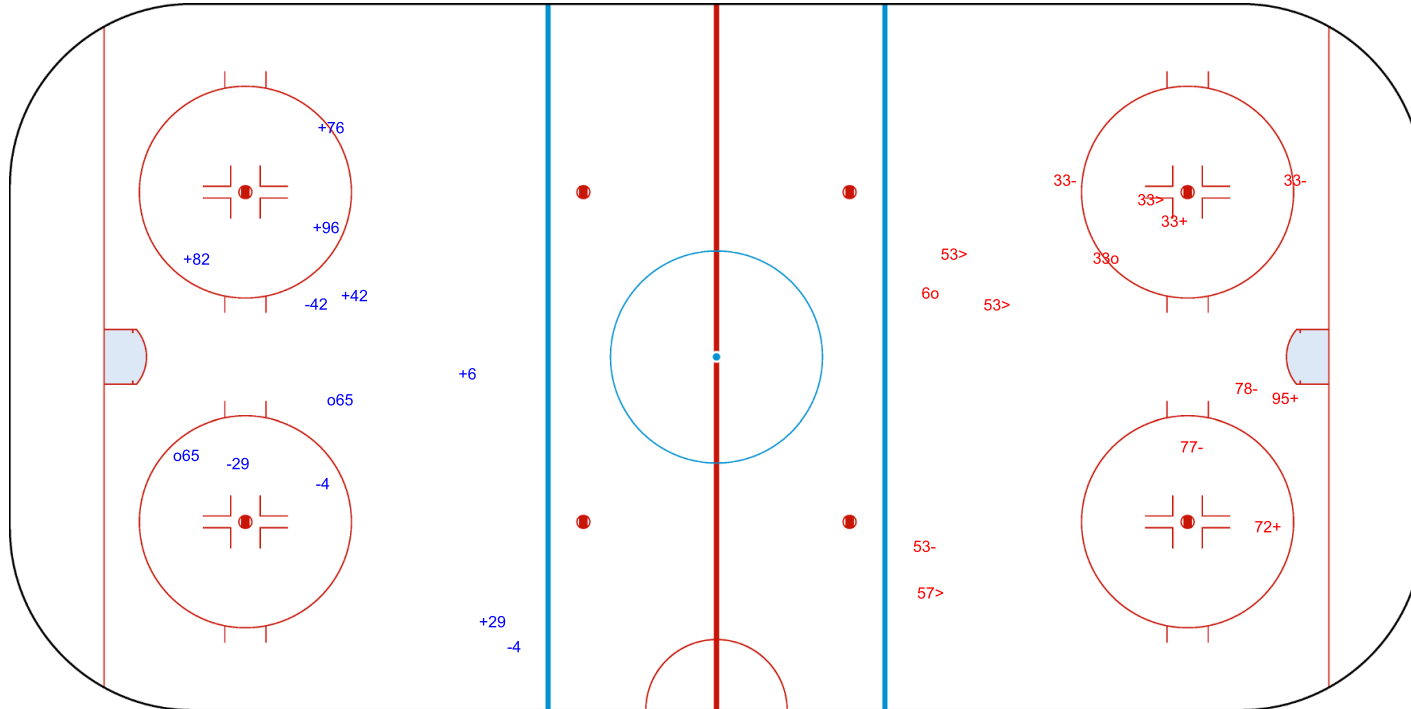

Shots by FIN

Goals (o): 2   SSG (+): 6
SSP (<): 0   SPG (-): 4

GK 1 of GER

2nd Period

Shots by GER

Goals (o): 2   SSG (+): 3
SSP (>): 4   SPG (-): 5

GK 45 of FIN