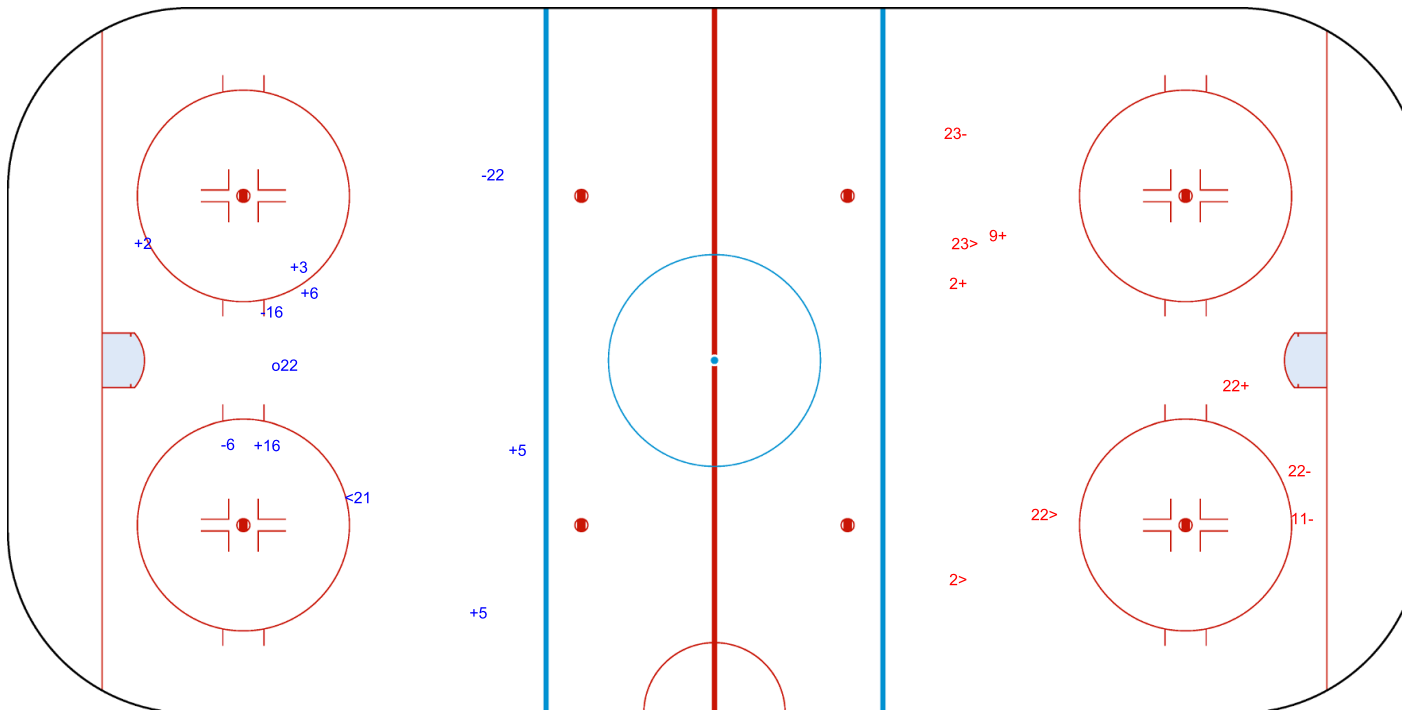

SHOT CHART
ISL - AUS

Shots by ISL
Goals (o): 1
SSP (<): 1
SSG (+): 6
SPG (-): 3

GK 20 of AUS

Period: 1

Shots by AUS
Goals (o): 0
SSP (>): 3
SSG (+): 3
SPG (-): 3

GK 1 of ISL

Shots by AUS

Goals (o): 0 SSG (+): 7
SSP (<): 4 SPG (-): 2

GK 1 of ISL

ISL

Period: 2

AUS

Shots by ISL

Goals (o): 2 SSG (+): 8
SSP (>): 1 SPG (-): 2

GK 20 of AUS

Shots by ISL