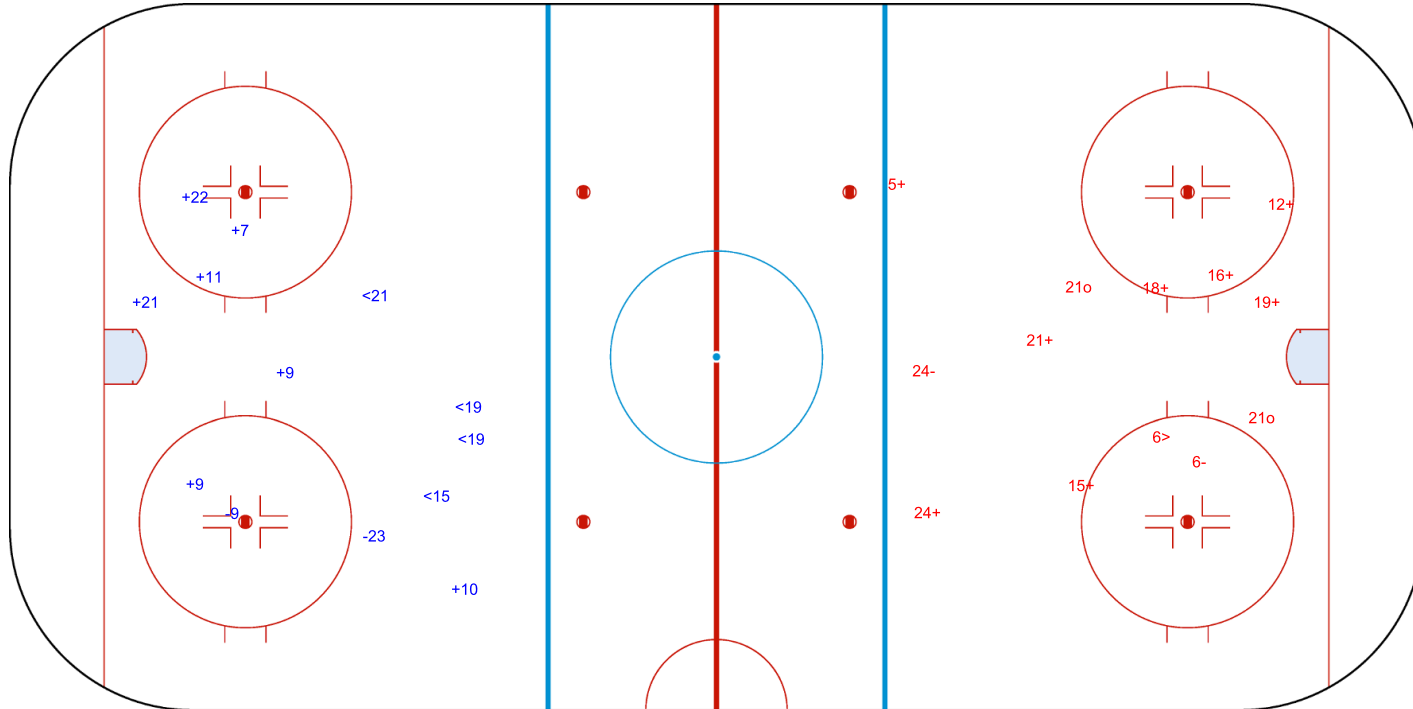

SHOT CHART
ISL - AUS

Shots by ISL
Goals (o): 1
SSP (<): 1
SSG (+): 6
SPG (-): 3

GK 20 of AUS

Period: 1

Shots by AUS
Goals (o): 0
SSP (>): 3
SSG (+): 3
SPG (-): 3

GK 1 of ISL

Shots by AUS

Goals (o): 0 SSG (+): 7
SSP (<): 4 SPG (-): 2

GK 1 of ISL

ISL

Period: 2

AUS

Shots by ISL

Goals (o): 2 SSG (+): 8
SSP (>): 1 SPG (-): 2

GK 20 of AUS

Shots by ISL