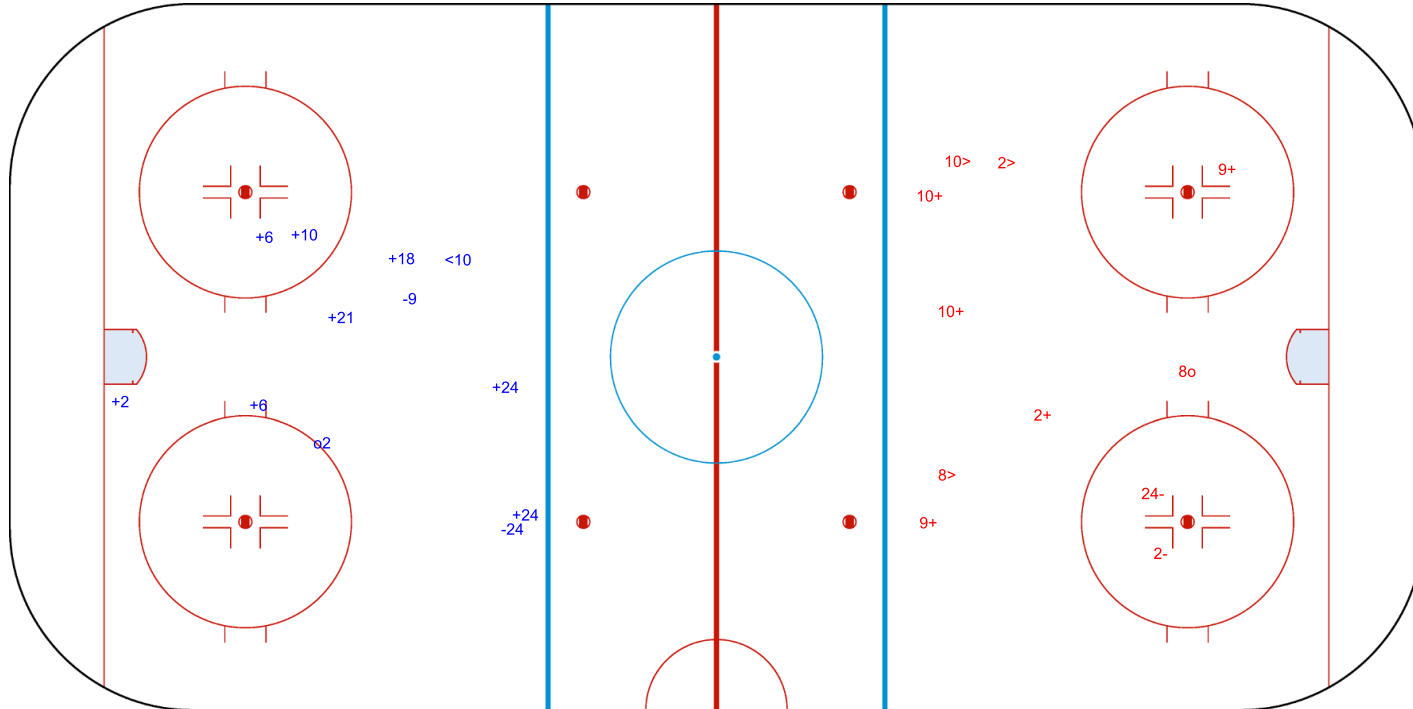

Goals (o): 1 SSG (+): 8
SSP (<): 1 SPG (-): 2

GK 20 of AUS

AUS

Period: 3

ISL

Shots by AUS

Goals (o): 1 SSG (+): 5
SSP (>): 3 SPG (-): 2

GK 1 of ISL