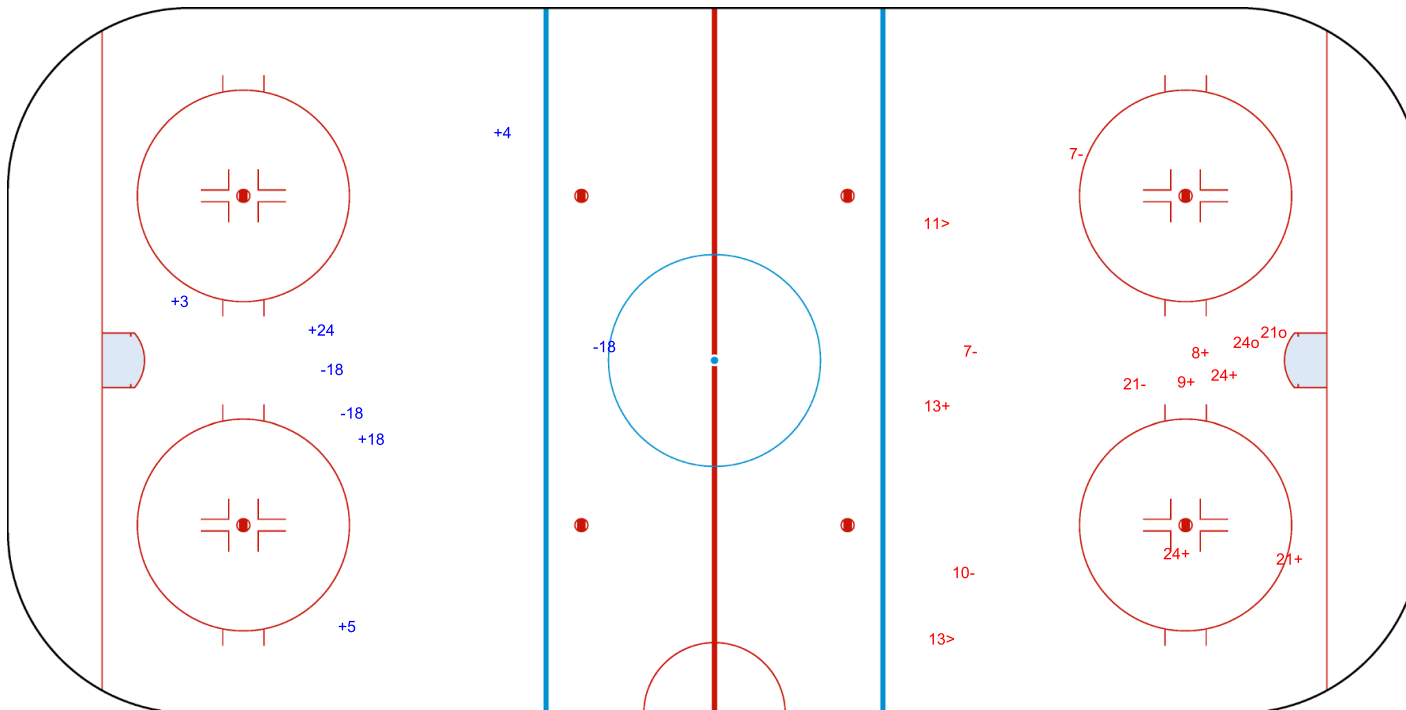

SHOT CHART
TUR - TPE

Shots by TPE
Goals (o): 0
SSP (<): 0
SSG (+): 5
SPG (-): 3

GK 1 of TUR

TUR → Period: 1 ← TPE

Shots by TUR
Goals (o): 2
SSP (>): 2
SSG (+): 6
SPG (-): 4

GK 20 of TPE

Shots by TUR

Goals (o): 1 SSG (+): 6

SSP (<): 1 SPG (-): 4

o14

GK 20 of TPE

Period: 2

Shots by TPE

Goals (o): 0 SSG (+): 5

SSP (>): 1 SPG (-): 1

GK 1 of TUR