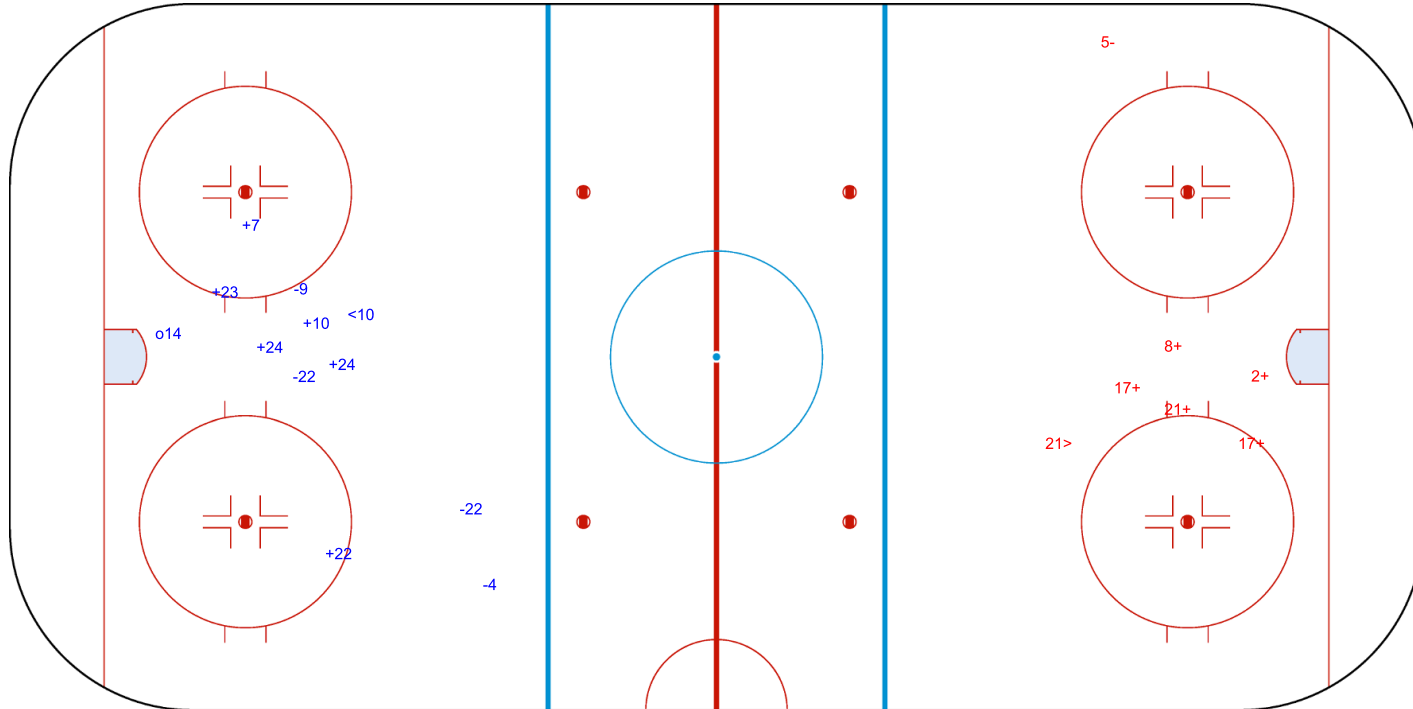

SHOT CHART
TUR - TPE

Shots by TPE
Goals (o): 0
SSP (<): 0
SSG (+): 5
SPG (-): 3

GK 1 of TUR

TUR → Period: 1 ← TPE

Shots by TUR
Goals (o): 2
SSP (>): 2
SSG (+): 6
SPG (-): 4

GK 20 of TPE

Shots by TUR

Goals (o): 1 SSG (+): 6

SSP (<): 1 SPG (-): 4

o14

GK 20 of TPE

Period: 2

Shots by TPE

Goals (o): 0 SSG (+): 5

SSP (>): 1 SPG (-): 1

GK 1 of TUR