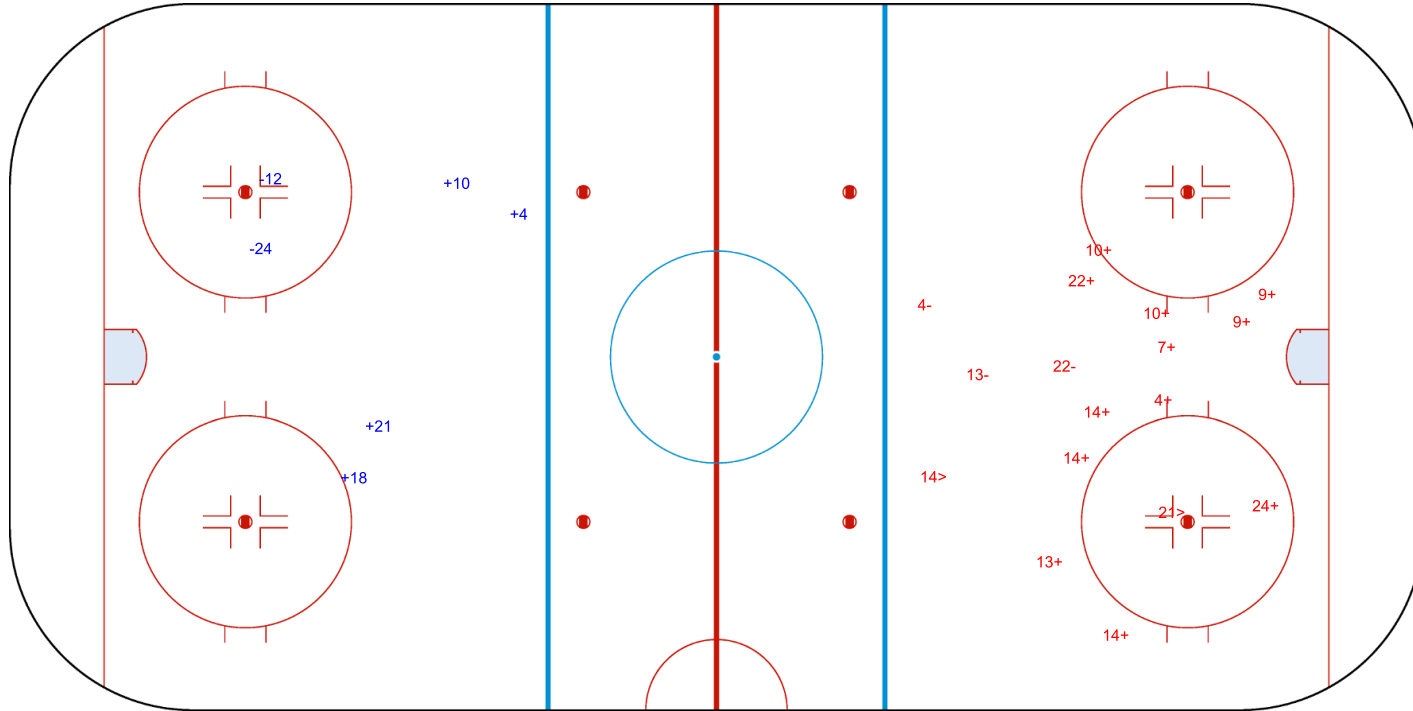

Shots by TPE

Goals (o): 0 SSG (+): 4
SSP (<): 0 SPG (-): 2

GK 1 of TUR

Period: 3

Shots by TUR

Goals (o): 0 SSG (+): 12
SSP (>): 2 SPG (-): 3

GK 20 of TPE

Legend:					
GK	Goalkeeper	SPG	Shots past goal	SSG	Shots saved by goalkeeper
				SSP	Shots saved by player