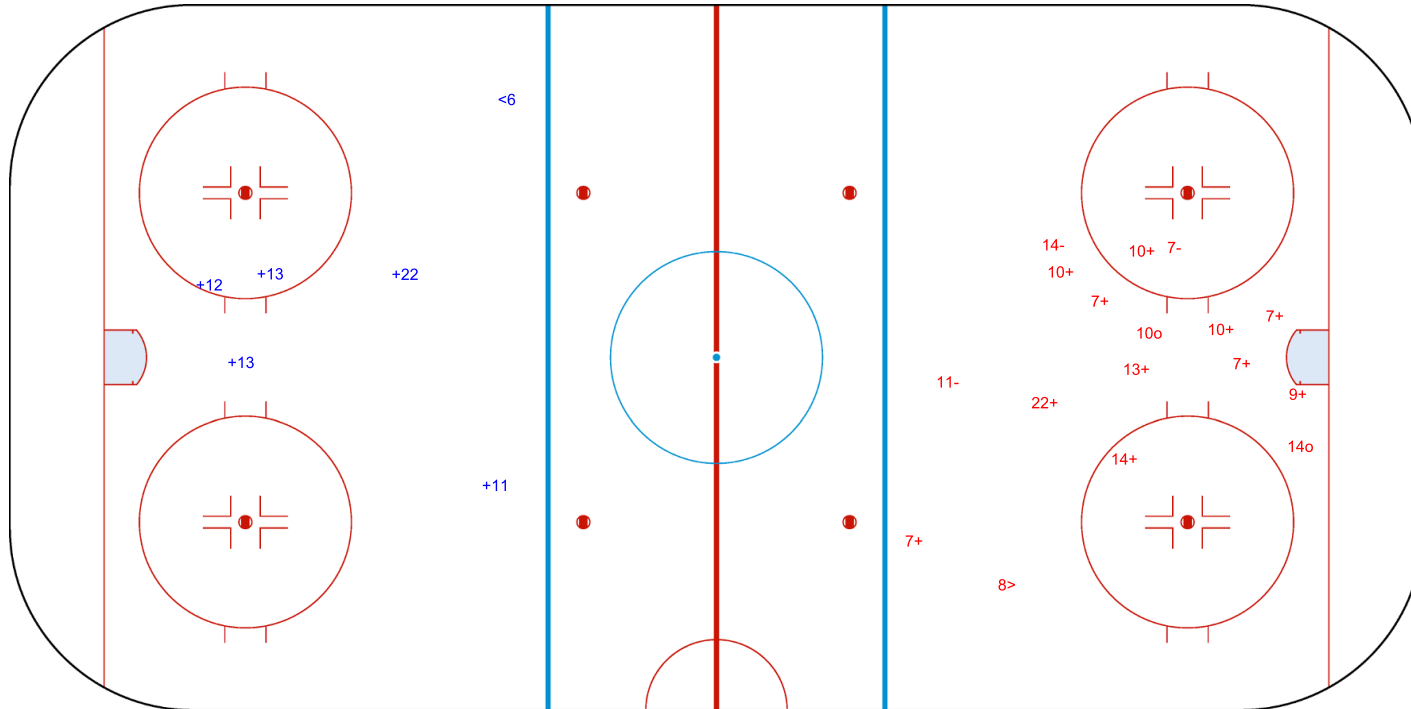

SHOT CHART  
TUR - RSA

Shots by RSA  
Goals (o): 0  
SSP (<): 1  
SSG (+): 5  
SPG (-): 0

GK 1 of TUR

TUR → Period: 1 ← RSA

Shots by TUR  
Goals (o): 2  
SSP (>): 1  
SSG (+): 11  
SPG (-): 3

GK 1 of RSA

Shots by TUR

Goals (o): 1    SSG (+): 5  
SSP (<): 1    SPG (-): 0

GK 1 of RSA

RSA

Period: 2

TUR

Shots by RSA

Goals (o): 0    SSG (+): 3  
SSP (>): 2    SPG (-): 0

GK 1 of TUR