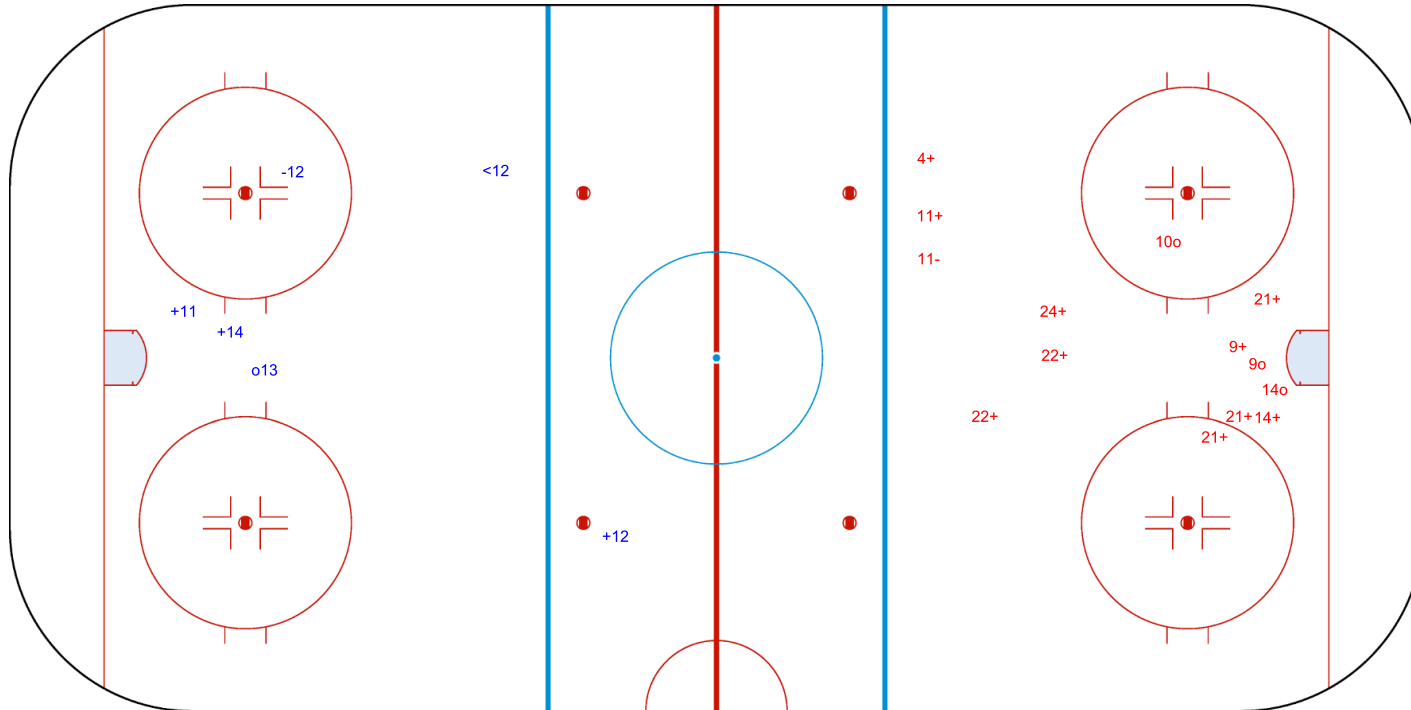

Shots by RSA

Goals (o): 1    SSG (+): 3  
SSP (<): 1    SPG (-): 1

GK 1 of TUR

Period: 3

Shots by TUR

Goals (o): 3    SSG (+): 10  
SSP (>): 0    SPG (-): 1

GK 1 of RSA

<b>Legend:</b>	<b>GK</b> Goalkeeper	<b>SPG</b> Shots past goal	<b>SSG</b> Shots saved by goalkeeper	<b>SSP</b> Shots saved by player
----------------	----------------------	----------------------------	--------------------------------------	----------------------------------