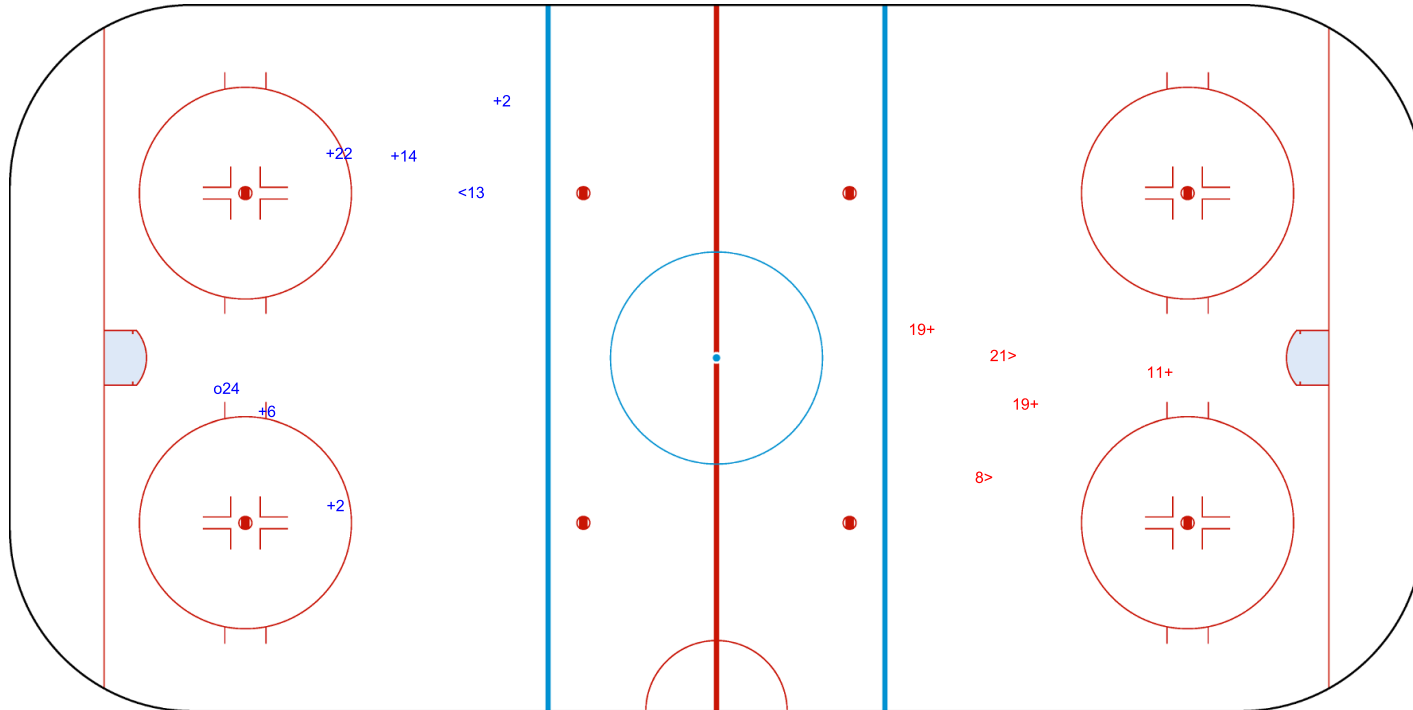

Goals (o): 1    SSG (+): 5  
SSP (<): 1    SPG (-): 0

GK 1 of RSA

RSA

Period: 2

TUR

Shots by RSA

Goals (o): 0    SSG (+): 3  
SSP (>): 2    SPG (-): 0

GK 1 of TUR