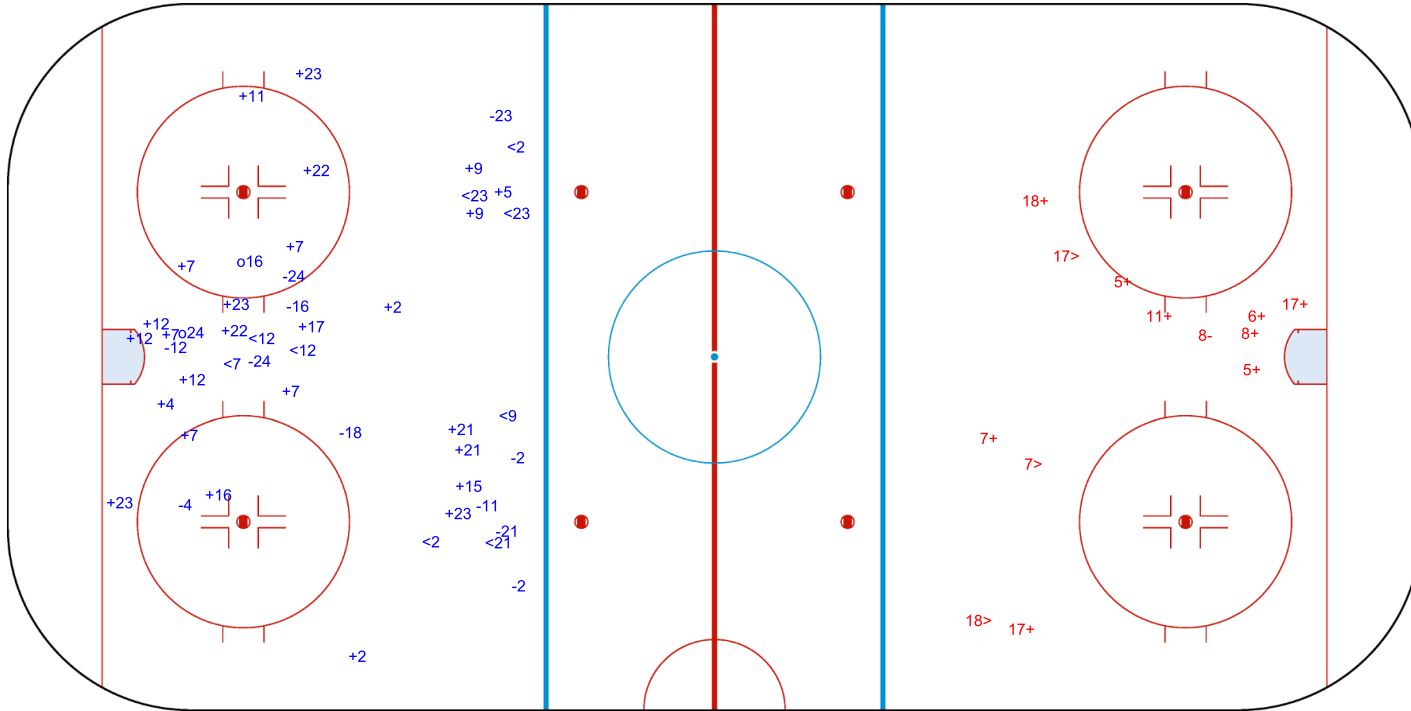

SHOT CHART  
POL - SLO

Shots by SLO  
Goals (o): 0  
SSG (+): 9  
SSP (-): 4

GK 1 of POL

POL → 1st Period ← SLO

Shots by POL  
Goals (o): 0  
SSG (+): 15  
SSP (-): 12

GK 20 of SLO

Shots by POL

Goals (o): 2    SSG (+): 26  
SSP (-): 9    SPG (-): 11

GK 20 of SLO

SLO → 2nd Period ← POL

Shots by SLO

Goals (o): 0    SSG (+): 9  
SSP (>): 3    SPG (-): 1

GK 1 of POL

Legend:	
<b>GK</b>	Goalkeeper
<b>SPG</b>	Shots past goal
<b>SSG</b>	Shots saved by goalkeeper
<b>SSP</b>	Shots saved by player