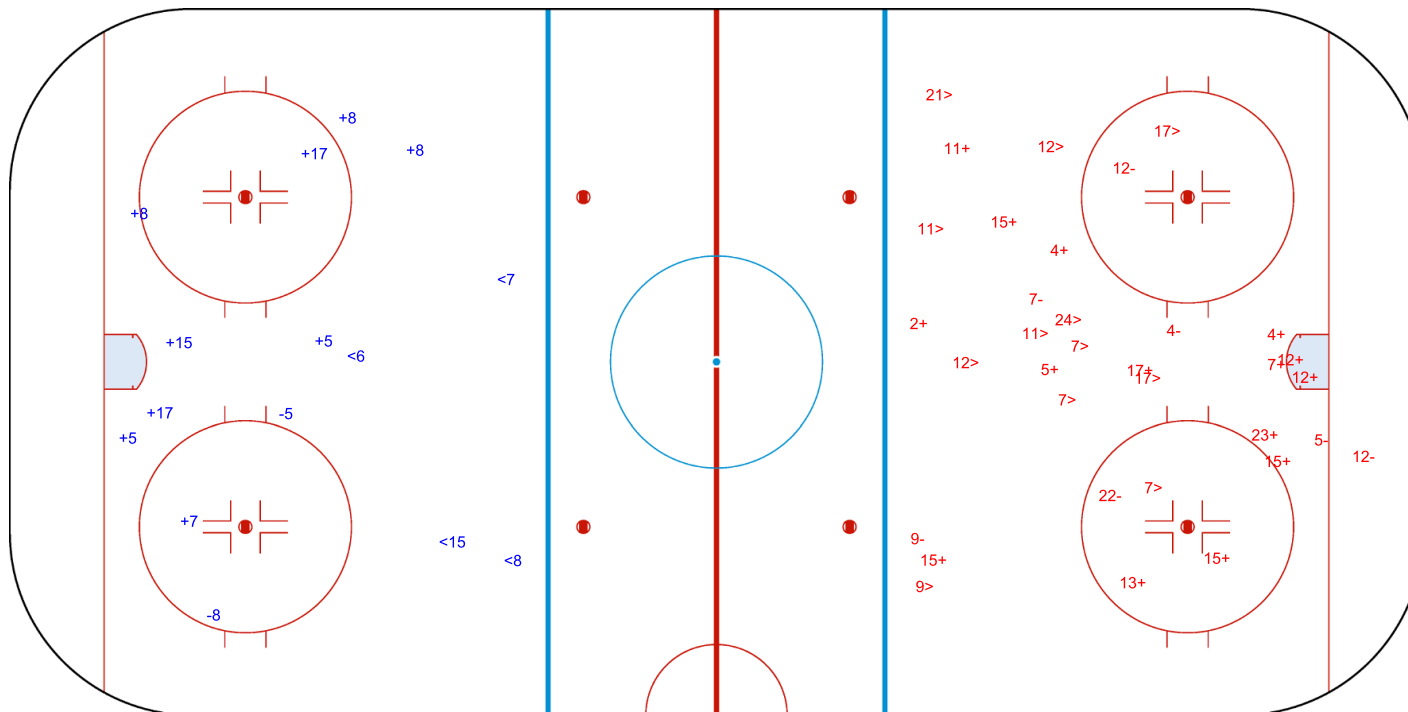

SHOT CHART  
POL - SLO

Shots by SLO  
Goals (o): 0  
SSG (+): 9  
SSP (-): 4

GK 1 of POL

POL → 1st Period ← SLO

Shots by POL  
Goals (o): 0  
SSG (+): 15  
SSP (-): 12

GK 20 of SLO

Shots by POL

Goals (o): 2    SSG (+): 26  
SSP (-): 9    SPG (-): 11

GK 20 of SLO

SLO → 2nd Period ← POL

Shots by SLO

Goals (o): 0    SSG (+): 9  
SSP (>): 3    SPG (-): 1

GK 1 of POL

Legend:	
<b>GK</b>	Goalkeeper
<b>SPG</b>	Shots past goal
<b>SSG</b>	Shots saved by goalkeeper
<b>SSP</b>	Shots saved by player