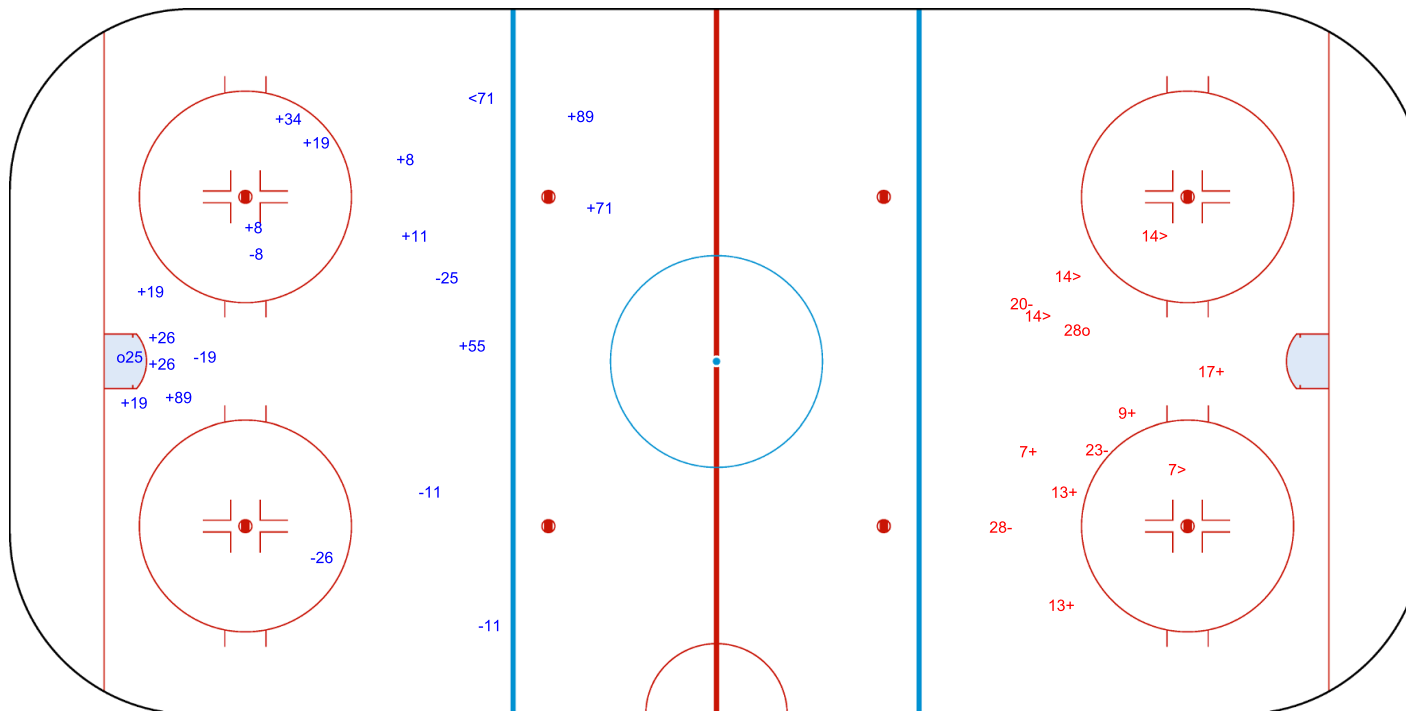

Shot Chart

Tabella azioni di tiro / Analyse des tirs

SWE - GER

Shots by SWE
Goal (o): 1 Save (+): 13
Block (<): 1 Miss (-): 6

GK 35 of GER

1st Period

Shots by GER
Goal (o): 1 Save (+): 5
Block (>): 4 Miss (-): 3

GK 1 of SWE

Milano Rho Ice Hockey

THU 5 FEB 2026

Start Time 12:10

Ice Hockey
Hockey su ghiaccio / Hockey sur glace

Women
Donne / Femmes

Preliminary round - Group B, Game 1

Turno preliminare - Gruppo B, Partita 1 / Tour preliminaire - Groupe B, Match 1