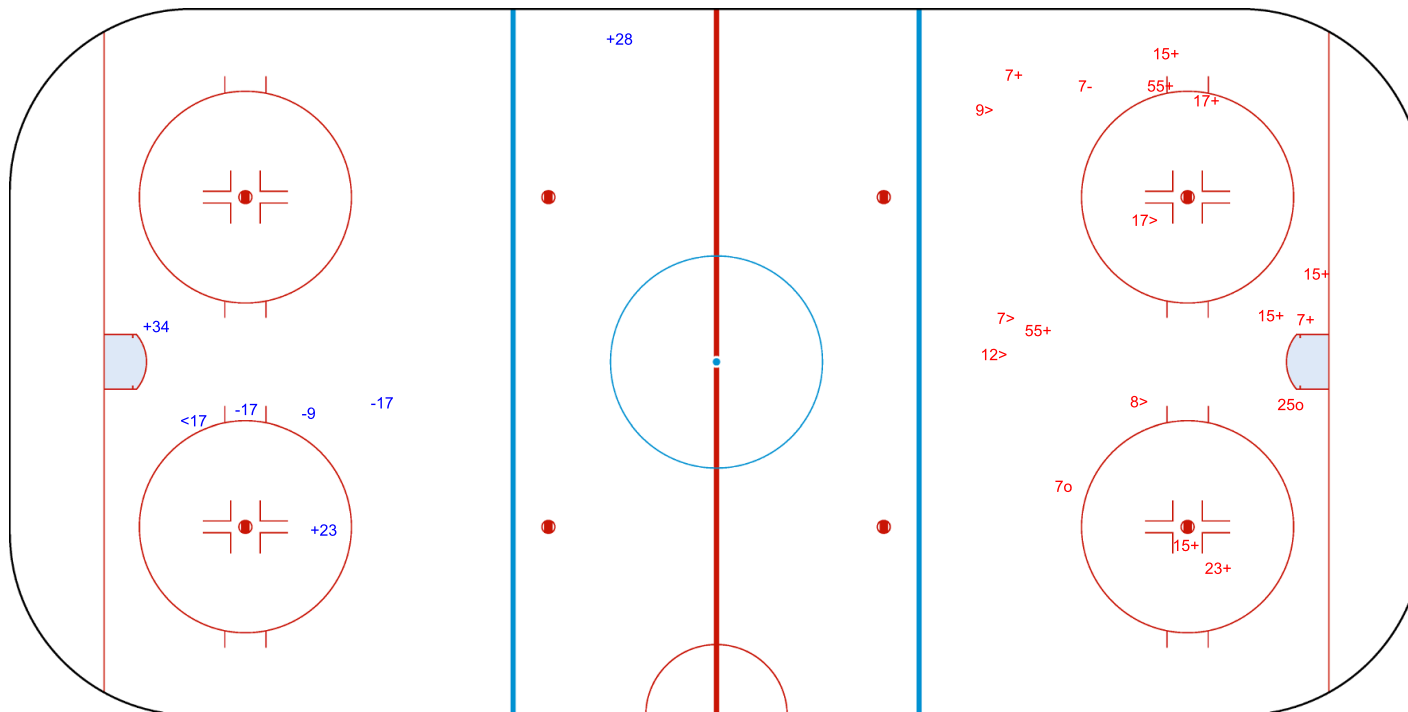

Milano Rho Ice Hockey

THU 5 FEB 2026

Start Time 12:10

Ice Hockey
Hockey su ghiaccio / Hockey sur glace

Women
Donne / Femmes

Preliminary round - Group B, Game 1

Turno preliminare - Gruppo B, Partita 1 / Tour preliminaire - Groupe B, Match 1

Shots by GER
Goal (o): 0
Block (<): 1
Save (+): 3
Miss (-): 3

GK 1 of SWE

2nd Period

Shots by SWE
Goal (o): 2
Block (>): 5
Save (+): 10
Miss (-): 1

GK 35 of GER

Legend: GK Goalkeeper