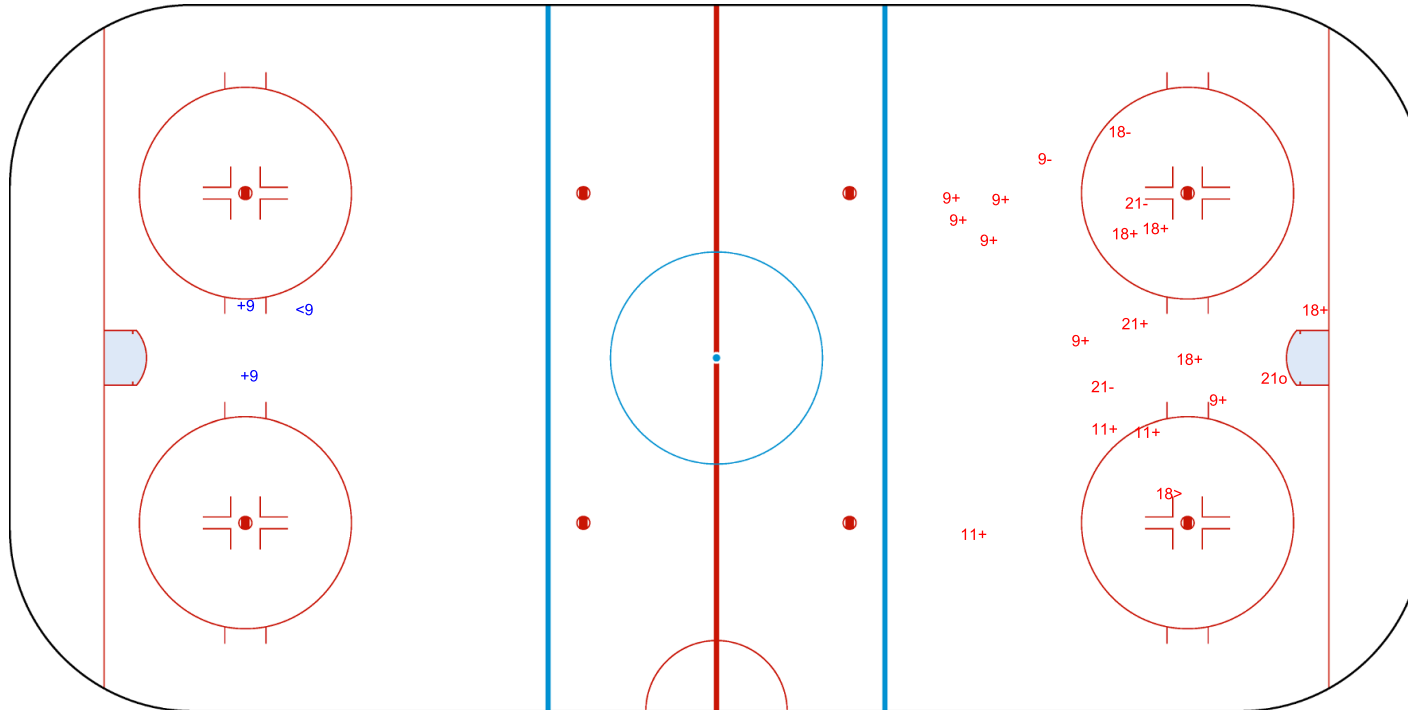

SPG (-): 1

GK 1 of RSA

Shots by LTU

Goals (o): 0

SSG (+): 2

SSP (<): 1

SPG (-): 0

GK 1 of RSA

Period: 3

Shots by RSA

Goals (o): 1

SSG (+): 14

SSP (>): 1

SPG (-): 4

GK 1 of LTU

Legend:	GK Goalkeeper	SPG Shots past goal	SSG Shots saved by goalkeeper	SSP Shots saved by player
----------------	----------------------	----------------------------	--------------------------------------	----------------------------------