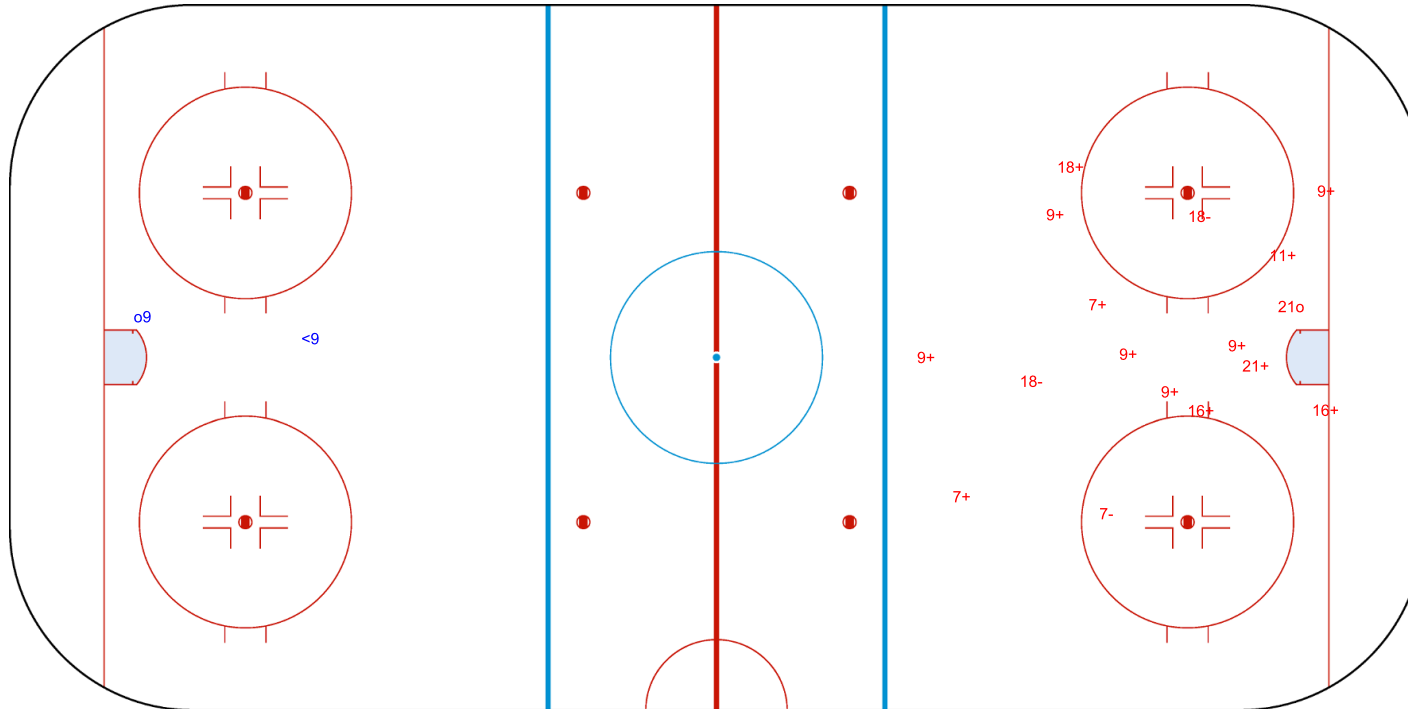

SHOT CHART
RSA - LTU

Shots by LTU
Goals (o): 1
SSP (<): 1
SSG (+): 0
SPG (-): 0

GK 1 of RSA

Period: 1

Shots by RSA
Goals (o): 1
SSP (>): 0
SSG (+): 13
SPG (-): 3

GK 1 of LTU

ICE HOCKEY
WOMEN'S WORLD
CHAMPIONSHIP
BULGARIA
Sofia
Division III

WINTER SPORTS PALACE

TUE 10 DEC 2019
START TIME 13:00

IIHF ICE HOCKEY WOMEN'S WORLD CHAMPIONSHIP DIV III

ROUND ROBIN, GAME 13

INTERNATIONAL
ICE HOCKEY
FEDERATION

Shots by RSA

Goals (o): 2

SSG (+): 12

SSP (<): 1

SPG (-): 1

GK 1 of LTU

Period: 2

Shots by LTU

Goals (o): 1

SSG (+): 5

SSP (>): 1