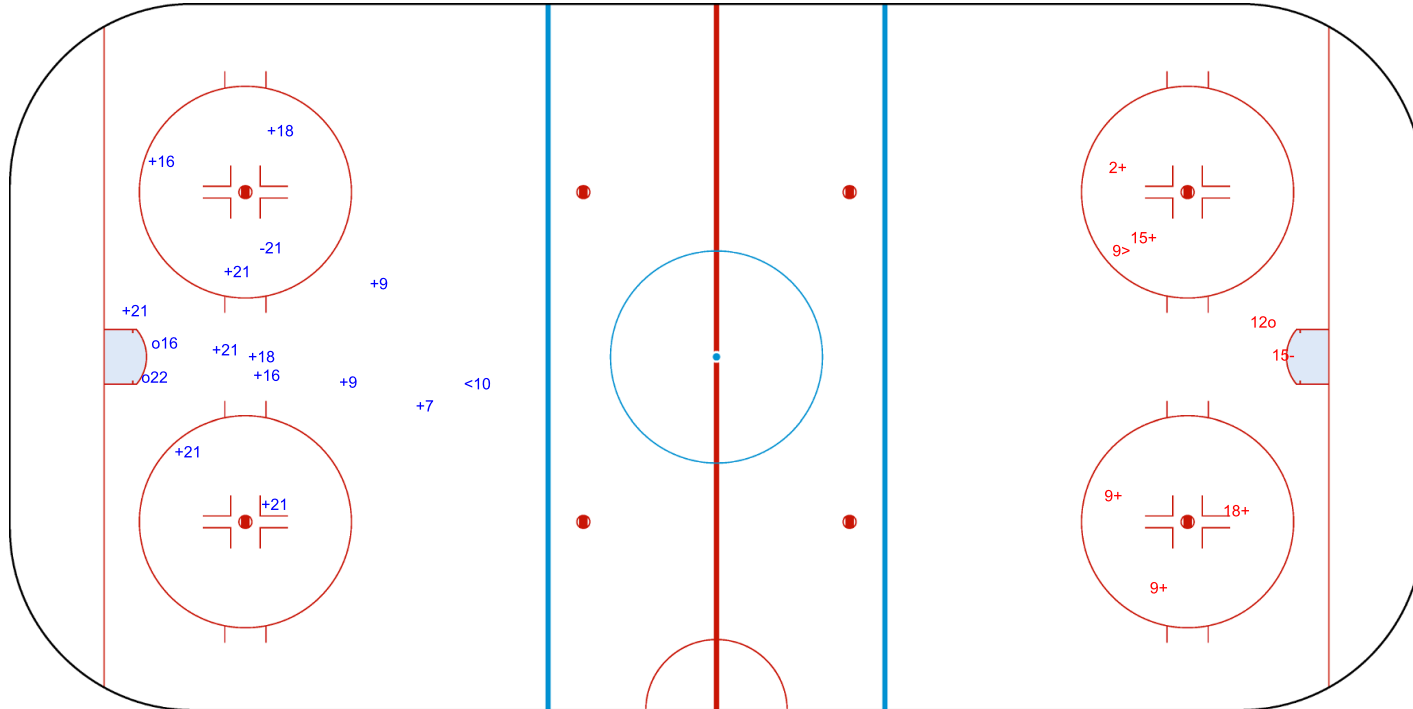

WINTER SPORTS PALACE

TUE 10 DEC 2019
START TIME 13:00

IIHF ICE HOCKEY WOMEN'S WORLD CHAMPIONSHIP DIV III

ROUND ROBIN, GAME 13

INTERNATIONAL
ICE HOCKEY
FEDERATION

Shots by RSA

Goals (o): 2

SSG (+): 12

SSP (<): 1

SPG (-): 1

GK 1 of LTU

Period: 2

Shots by LTU

Goals (o): 1

SSG (+): 5

SSP (>): 1

SPG (-): 1

GK 1 of RSA

Shots by LTU

Goals (o): 0

SSG (+): 2

SSP (<): 1

SPG (-): 0

GK 1 of RSA