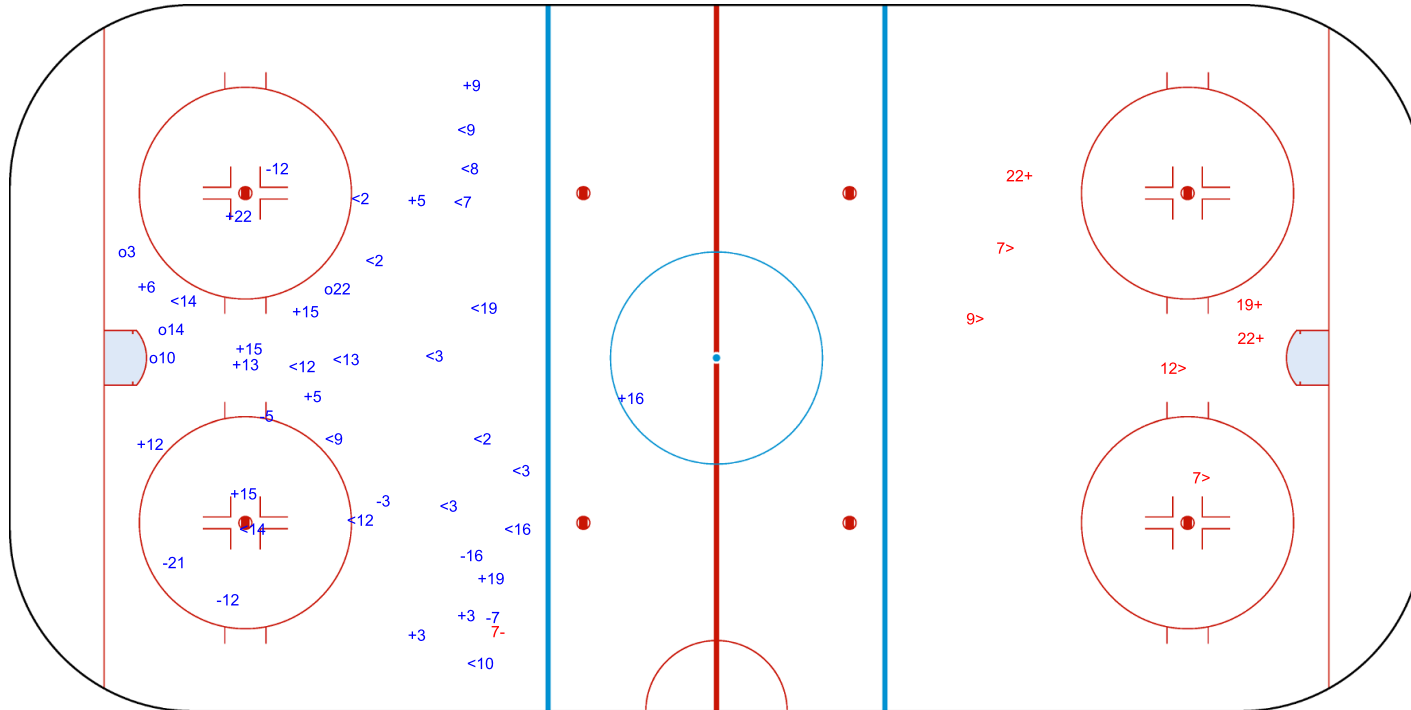

**SHOT CHART**

**ESP - TPE**

Shots by TPE  
 Goals (o): 0  
 SSP (<): 3  
 SSG (+): 4  
 SPG (-): 1

GK 1 of ESP

**Period: 1**

Shots by ESP  
 Goals (o): 3  
 SSP (>): 2  
 SSG (+): 21  
 SPG (-): 7

GK 25 of TPE

Shots by ESP

Goals (o): 4    SSG (+): 14  
SSP (<): 18    SPG (-): 7

GK 25 of TPE

Period: 2

Shots by TPE

Goals (o): 0    SSG (+): 3  
SSP (>): 4    SPG (-): 1

GK 1 of ESP

GK 25 of ESP

Shots by TPE

Goals (o): 0    SSG (+): 1  
SSP (-): 1    SPG (-): 0

GK 25 of ESP

Period: 3

Shots by ESP

Goals (o): 4    SSG (+): 19  
SSP (>): 10    SPG (-): 7

GK 1 of TPE

GK 25 of TPE