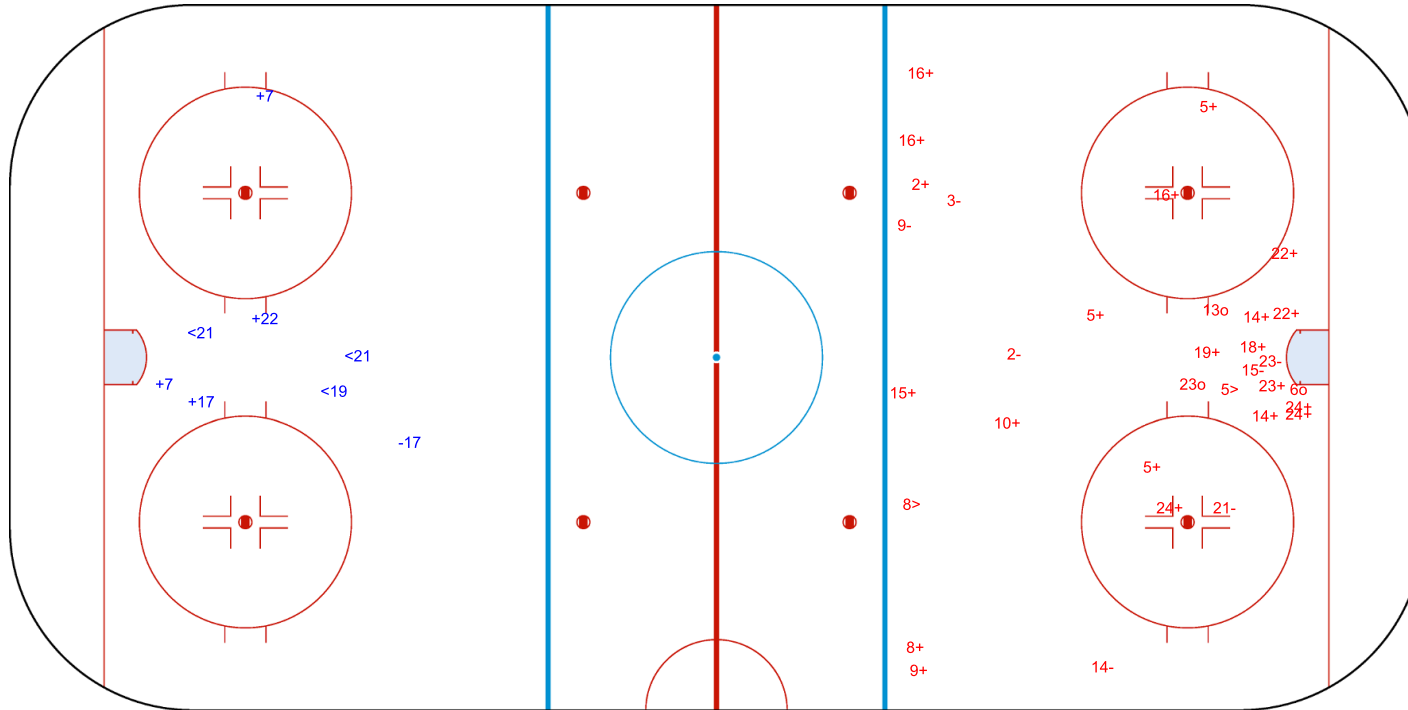

**SHOT CHART**

**ESP - TPE**

Shots by TPE  
 Goals (o): 0  
 SSP (<): 3  
 SSG (+): 4  
 SPG (-): 1

GK 1 of ESP

**Period: 1**

Shots by ESP  
 Goals (o): 3  
 SSP (>): 2  
 SSG (+): 21  
 SPG (-): 7

GK 25 of TPE

Shots by ESP

Goals (o): 4    SSG (+): 14  
SSP (<): 18    SPG (-): 7

GK 25 of TPE

Period: 2

Shots by TPE

Goals (o): 0    SSG (+): 3  
SSP (>): 4    SPG (-): 1

GK 1 of ESP

GK 25 of ESP