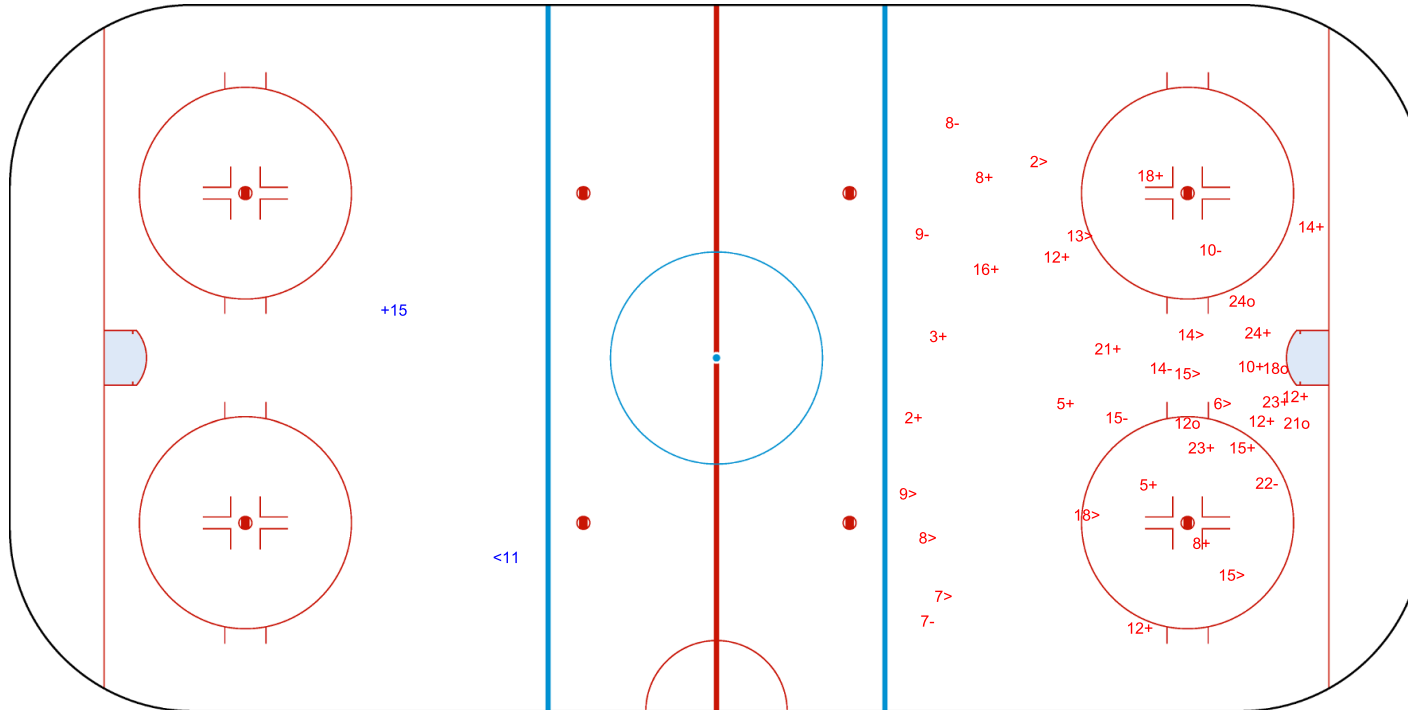

Shots by TPE

Goals (o): 0    SSG (+): 1  
SSP (-): 1    SPG (-): 0

GK 25 of ESP

Period: 3

Shots by ESP

Goals (o): 4    SSG (+): 19  
SSP (>): 10    SPG (-): 7

GK 1 of TPE

GK 25 of TPE