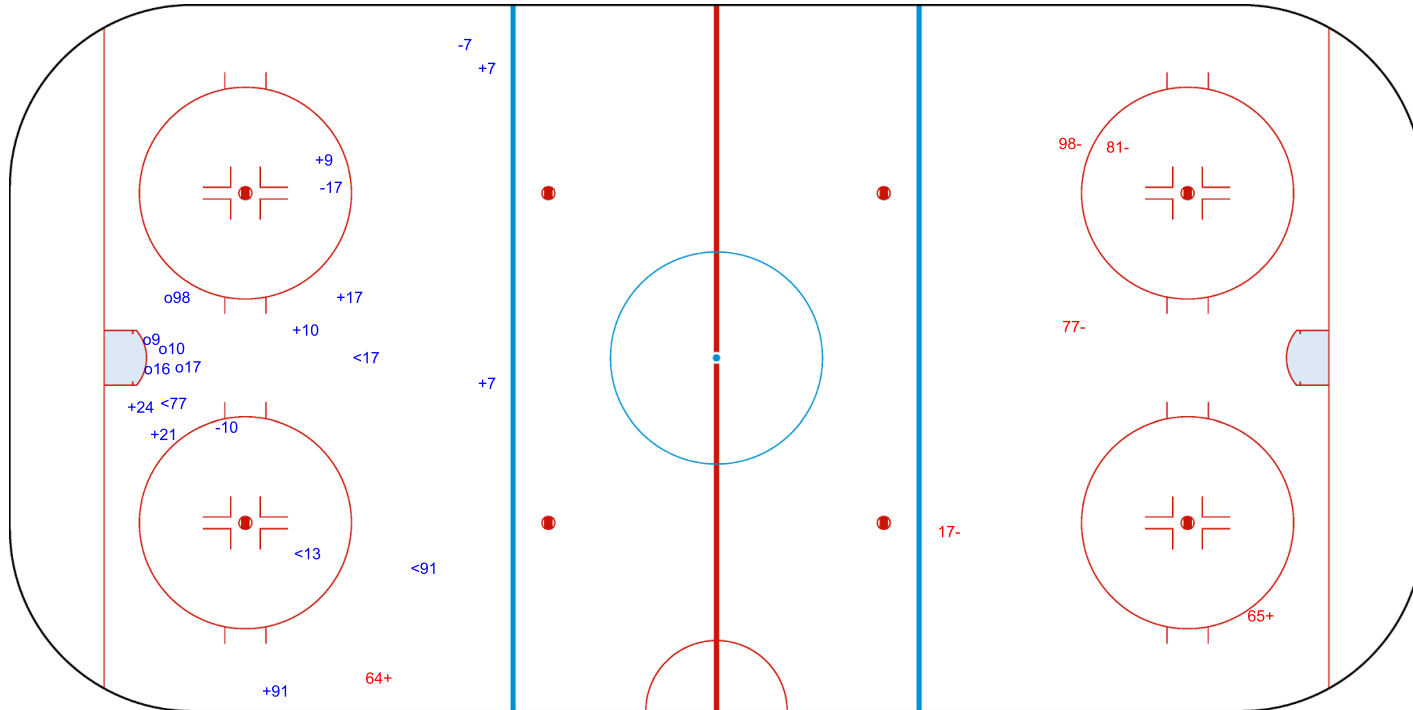

Shots by LBU

Goals (o): 2

SSG (+): 5

SSP (<): 0

SPG (-): 3

2nd Period

Shots by CEL

Goals (o): 2

SSG (+): 10

SSP (>): 6

SPG (-): 11

GK 30 of CEL

GK 31 of LBU

Shots by CEL
Goals (o): 5 SSG (+): 8
SSP (<): 4 SPG (-): 3

GK 31 of LBU

LBU → 3rd Period ← CEL

Shots by LBU
Goals (o): 0 SSG (+): 2
SSP (>): 0 SPG (-): 4

GK 30 of CEL

Legend:	
GK	Goalkeeper
SPG	Shots past goal
SSG	Shots saved by goalkeeper
SSP	Shots saved by player