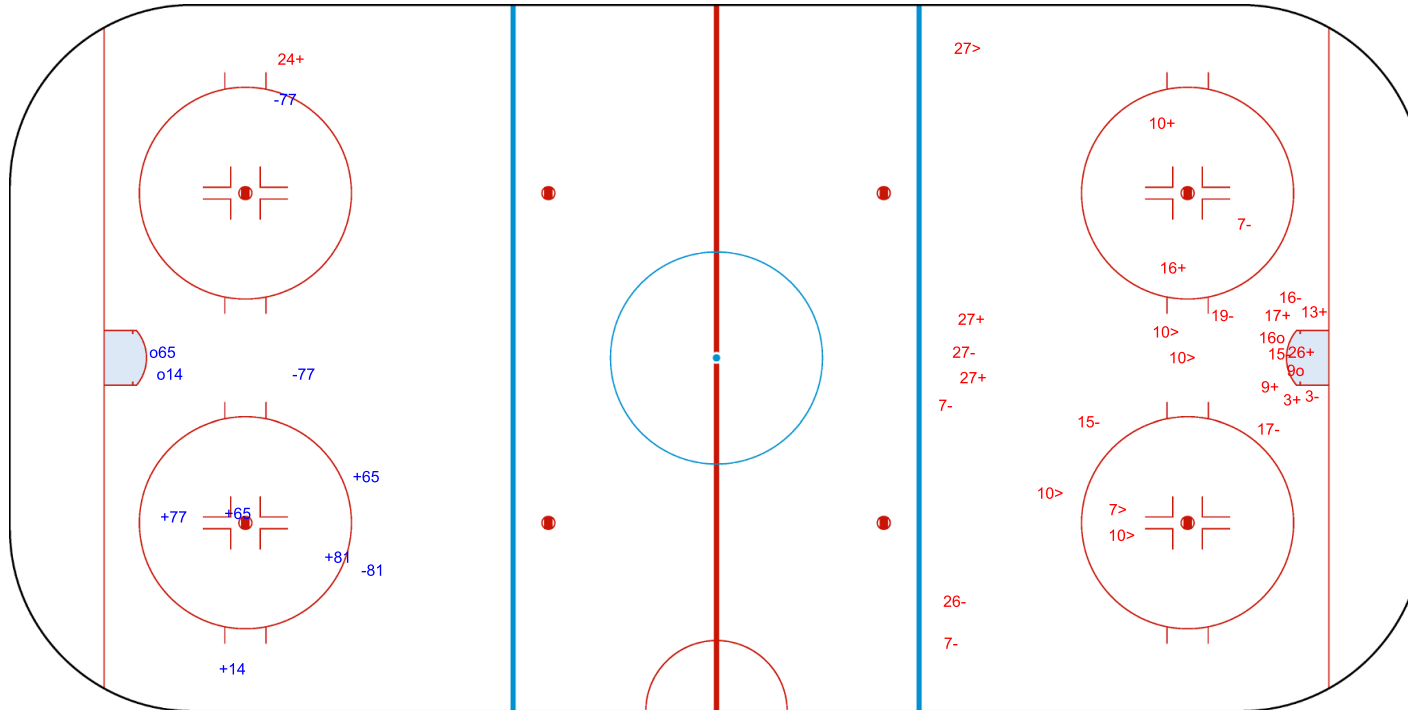

SHOT CHART
CEL - LBU

LBU → 1st Period ← CEL

Shots by CEL
Goals (o): 2 SSG (+): 11
SSP (<): 10 SPG (-): 4

GK 31 of LBU

Shots by LBU
Goals (o): 1 SSG (+): 4
SSP (>): 2 SPG (-): 1

GK 30 of CEL

FRI 13 OCT 2023

START TIME 15:30

Shots by LBU

Goals (o): 2

SSG (+): 5

SSP (<): 0

SPG (-): 3

2nd Period

Shots by CEL

Goals (o): 2

SSG (+): 10

SSP (>): 6

SPG (-): 11

GK 30 of CEL

GK 31 of LBU

Shots by CEL
Goals (o): 5 SSG (+): 8
SSP (<): 4 SPG (-): 3

GK 31 of LBU

LBU → 3rd Period ← CEL