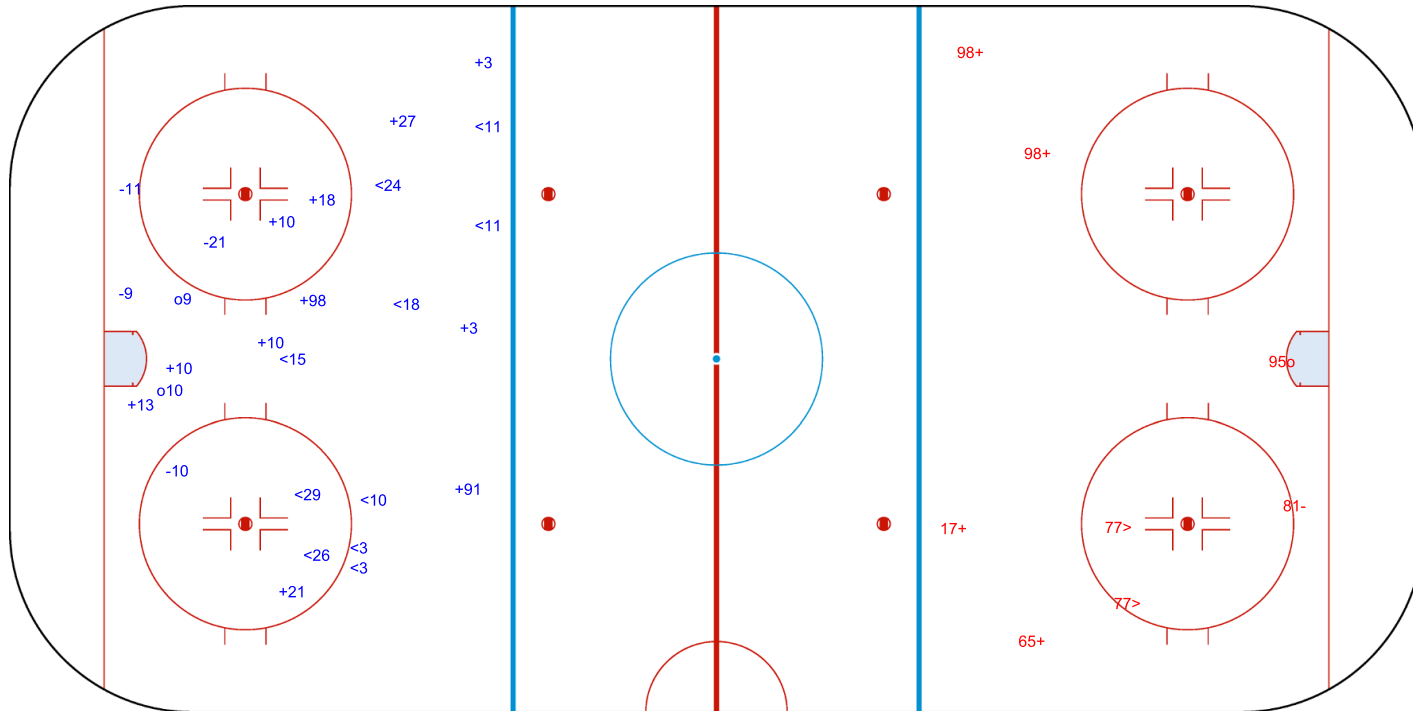

SHOT CHART
CEL - LBU

LBU → 1st Period ← CEL

Shots by CEL
Goals (o): 2 SSG (+): 11
SSP (<): 10 SPG (-): 4

GK 31 of LBU

Shots by LBU
Goals (o): 1 SSG (+): 4
SSP (>): 2 SPG (-): 1

GK 30 of CEL

FRI 13 OCT 2023

START TIME 15:30

Shots by LBU

Goals (o): 2

SSG (+): 5

SSP (<): 0

SPG (-): 3

2nd Period

Shots by CEL

Goals (o): 2