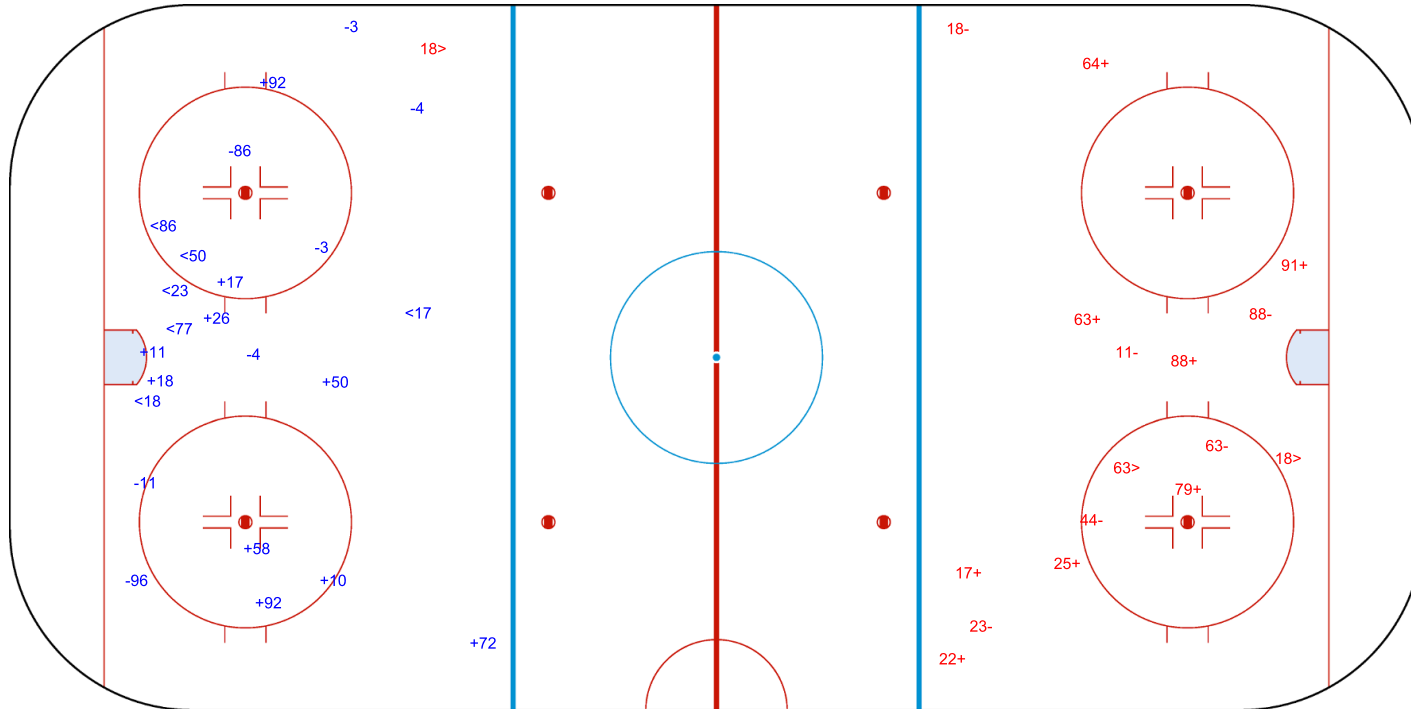

SHOT CHART
CAR - BDL

Shots by BDL
Goals (o): 0
SSP (<): 6
SSG (+): 10
SPG (-): 7

CAR → **1st Period** ← **BDL**

Shots by CAR
Goals (o): 0
SSP (>): 3
SSG (+): 8
SPG (-): 6

GK 33 of CAR

GK 30 of BDL

SUN 19 NOV 2023
START TIME 19:15

ROUND ROBIN, GAME 6

Shots by CAR
Goals (o): 1 SSG (+): 5
SSP (<): 1 SPG (-): 6

Shots by BDL
Goals (o): 0 SSG (+): 11
SSP (>): 4 SPG (-): 6

GK 30 of BDL

GK 33 of CAR

SUN 19 NOV 2023
START TIME 19:15

ROUND ROBIN, GAME 6