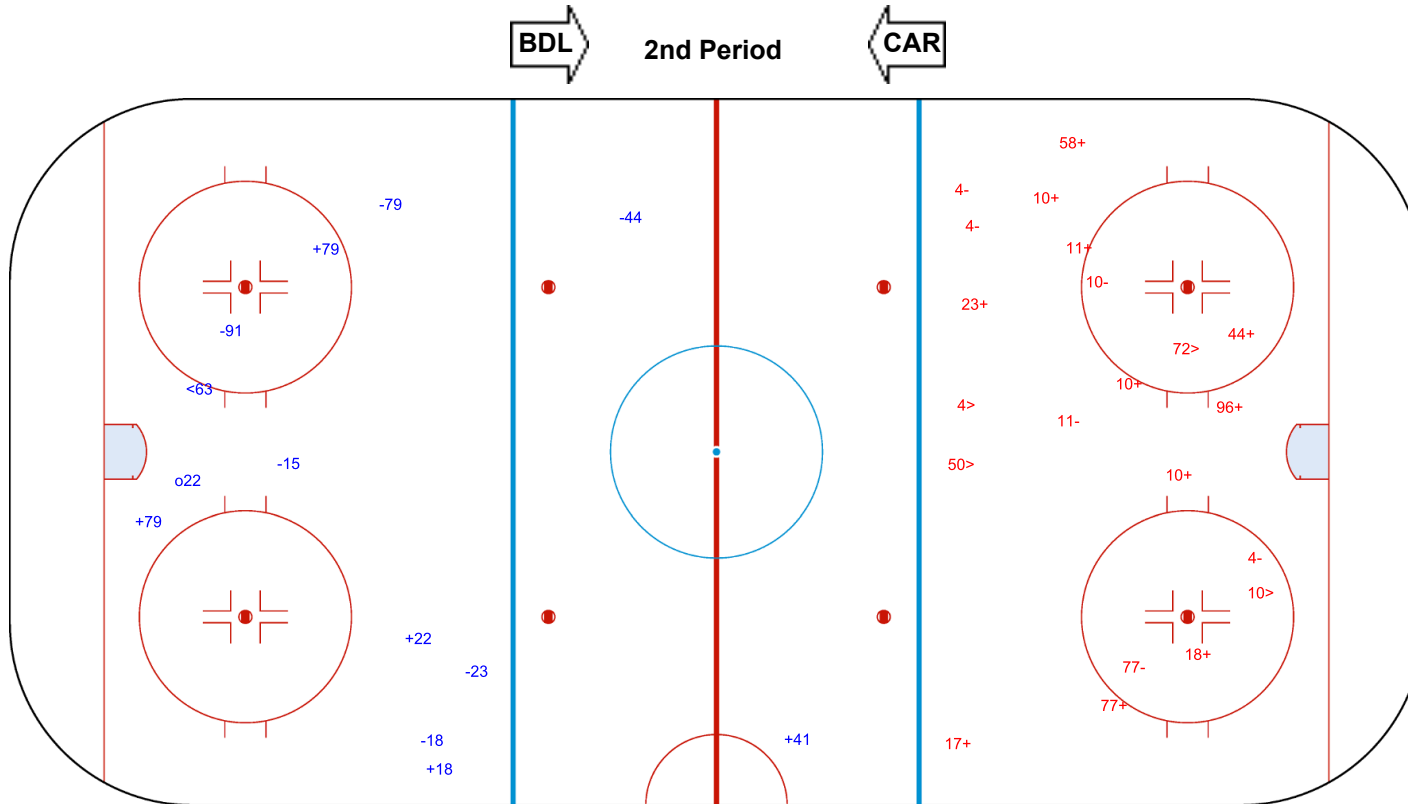

SHOT CHART
CAR - BDL

Shots by BDL
Goals (o): 0
SSP (<): 6
SSG (+): 10
SPG (-): 7

CAR → **1st Period** ← **BDL**

Shots by CAR
Goals (o): 0
SSP (>): 3
SSG (+): 8
SPG (-): 6

GK 33 of CAR

GK 30 of BDL

SUN 19 NOV 2023
START TIME 19:15

ROUND ROBIN, GAME 6

Shots by CAR
Goals (o): 1 SSG (+): 5
SSP (<): 1 SPG (-): 6

Shots by BDL
Goals (o): 0 SSG (+): 11
SSP (>): 4 SPG (-): 6

GK 30 of BDL

GK 33 of CAR

SUN 19 NOV 2023
START TIME 19:15

ROUND ROBIN, GAME 6