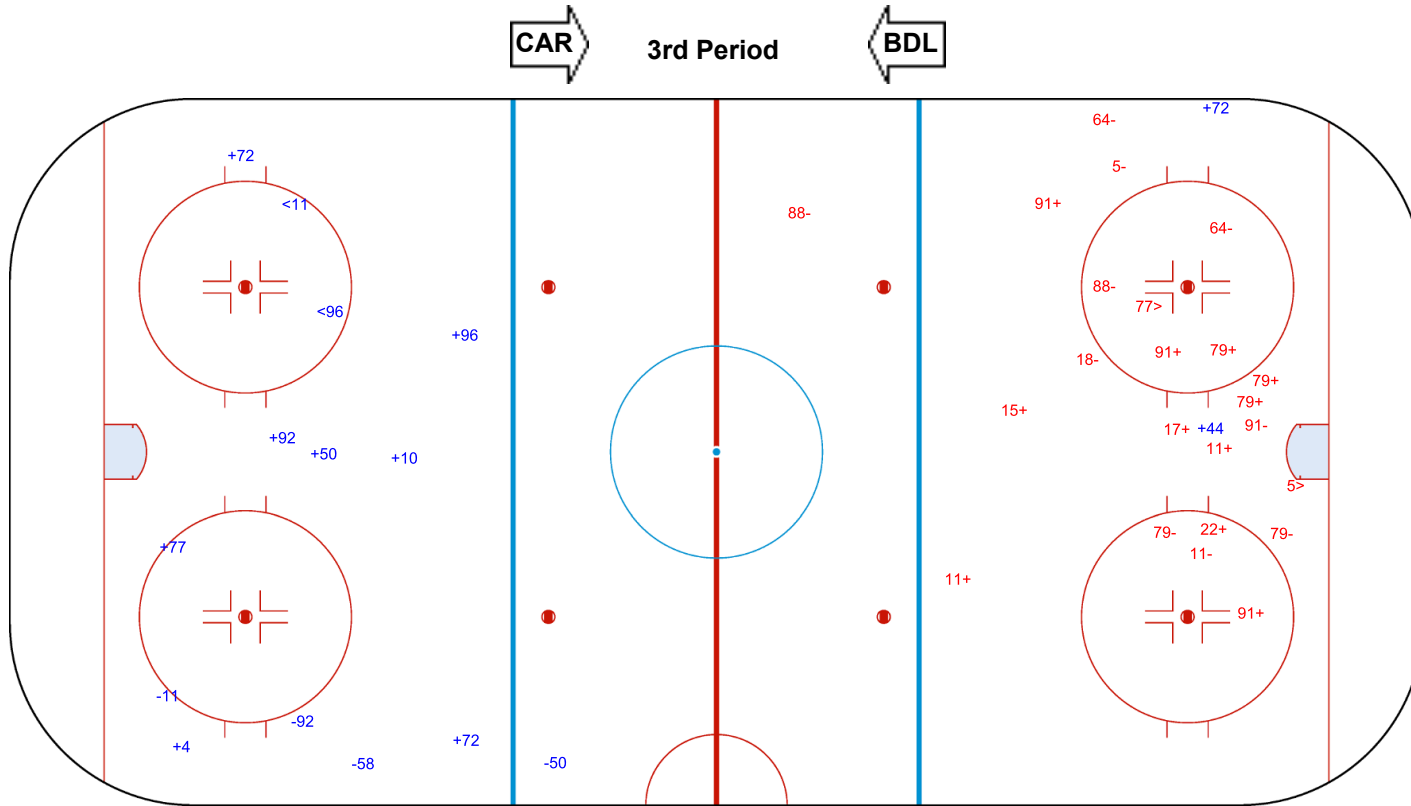

SUN 19 NOV 2023
START TIME 19:15

ROUND ROBIN, GAME 6

Shots by BDL
Goals (o): 0   SSG (+): 10
SSP (<): 2   SPG (-): 4

Shots by CAR
Goals (o): 0   SSG (+): 11
SSP (>): 2   SPG (-): 10

GK 33 of CAR

GK 30 of BDL

Legend:	
GK	Goalkeeper
SPG	Shots past goal
SSG	Shots saved by goalkeeper
SSP	Shots saved by player