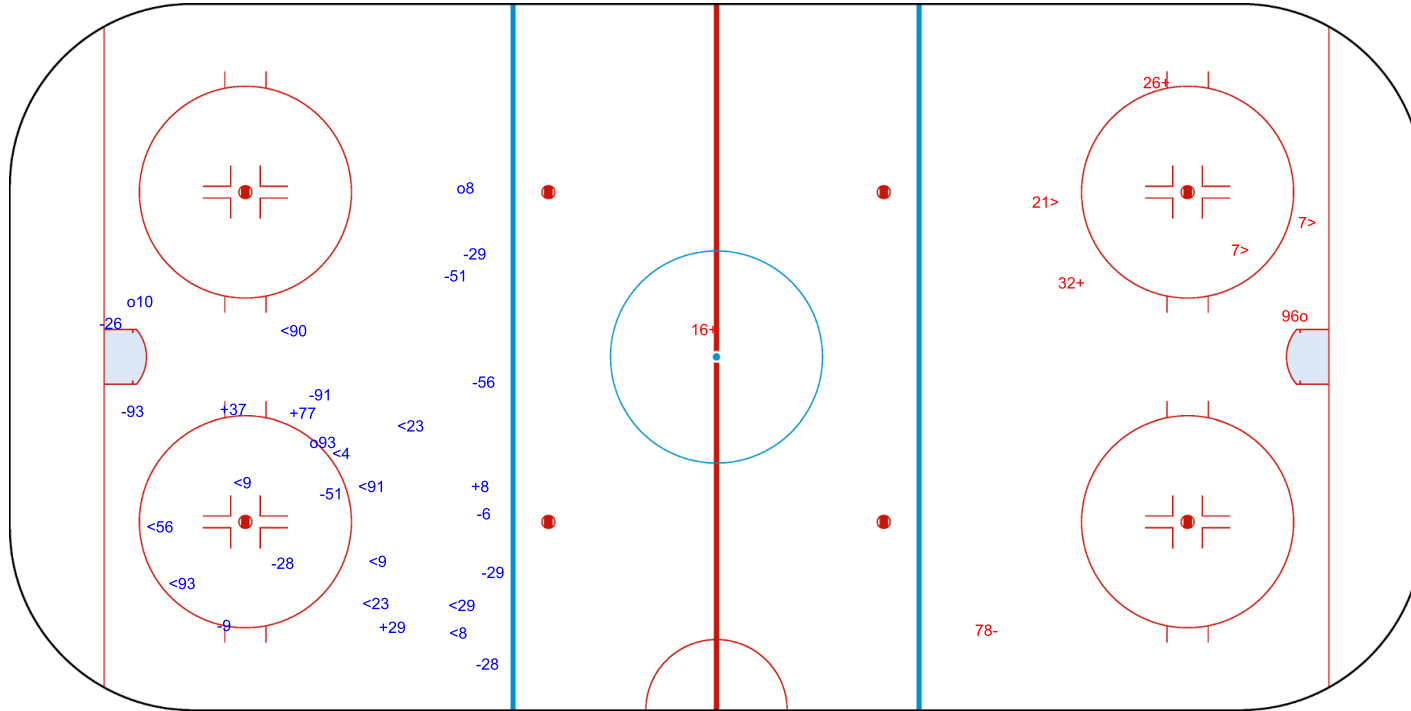

Goals (o): 3 SSG (+): 4
SSP (<): 11 SPG (-): 12

GK 30 of AUT

ENG

3rd Period

Shots by AUT

Goals (o): 1 SSG (+): 3
SSP (>): 3 SPG (-): 1

GK 33 of SWE

Legend:									
ENG	Empty net goal	GK	Goalkeeper	SPG	Shots past goal	SSG	Shots saved by goalkeeper	SSP	Shots saved by player