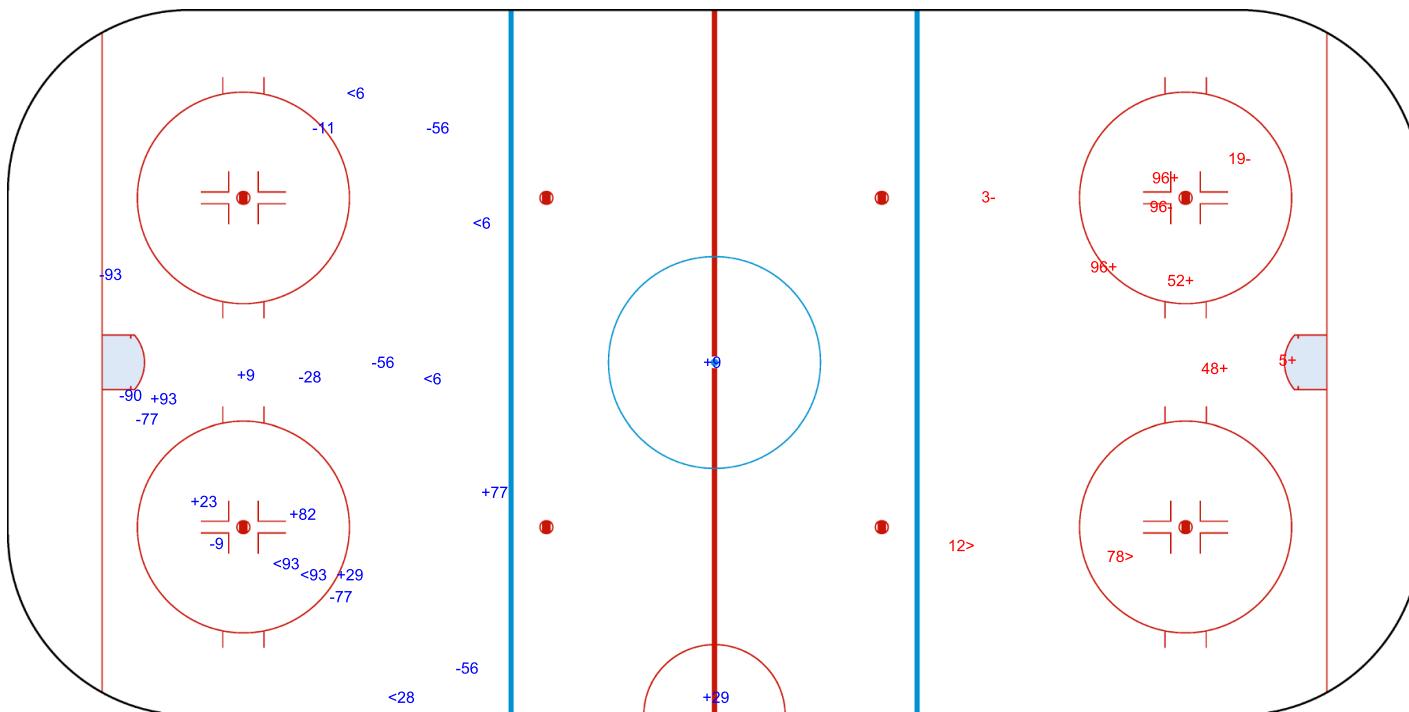

SHOT CHART
SWE - AUT

Shots by SWE
Goals (o): 0
SSP (<): 6

SSG (+): 8
SPG (-): 10

GK 30 of AUT

1st Period

Shots by AUT
Goals (o): 0
SSP (>): 2

SSG (+): 5
SPG (-): 3

GK 33 of SWE