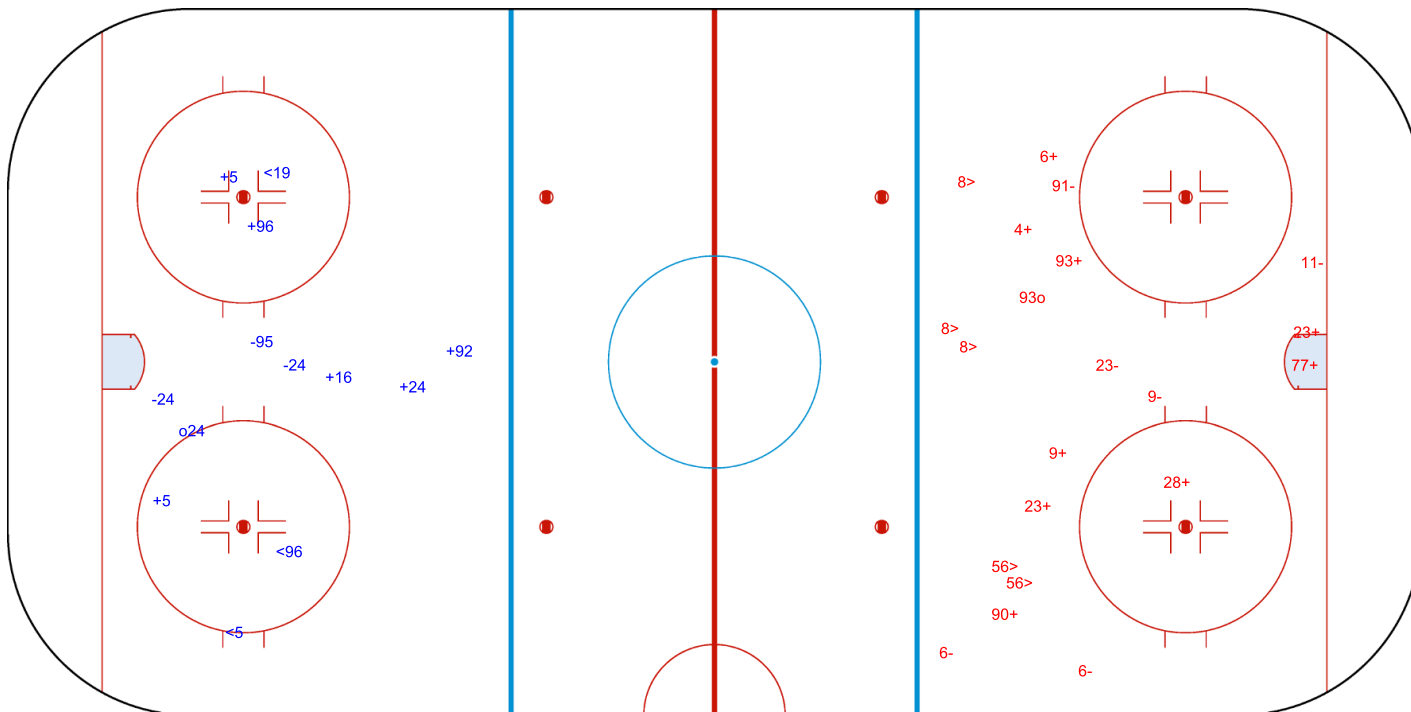

Shots by AUT

Goals (o): 1 SSG (+): 6
SSP (<): 3 SPG (-): 3

GK 33 of SWE

2nd Period

Shots by SWE

Goals (o): 1 SSG (+): 9
SSP (>): 5 SPG (-): 6

GK 30 of AUT

Shots by SWE