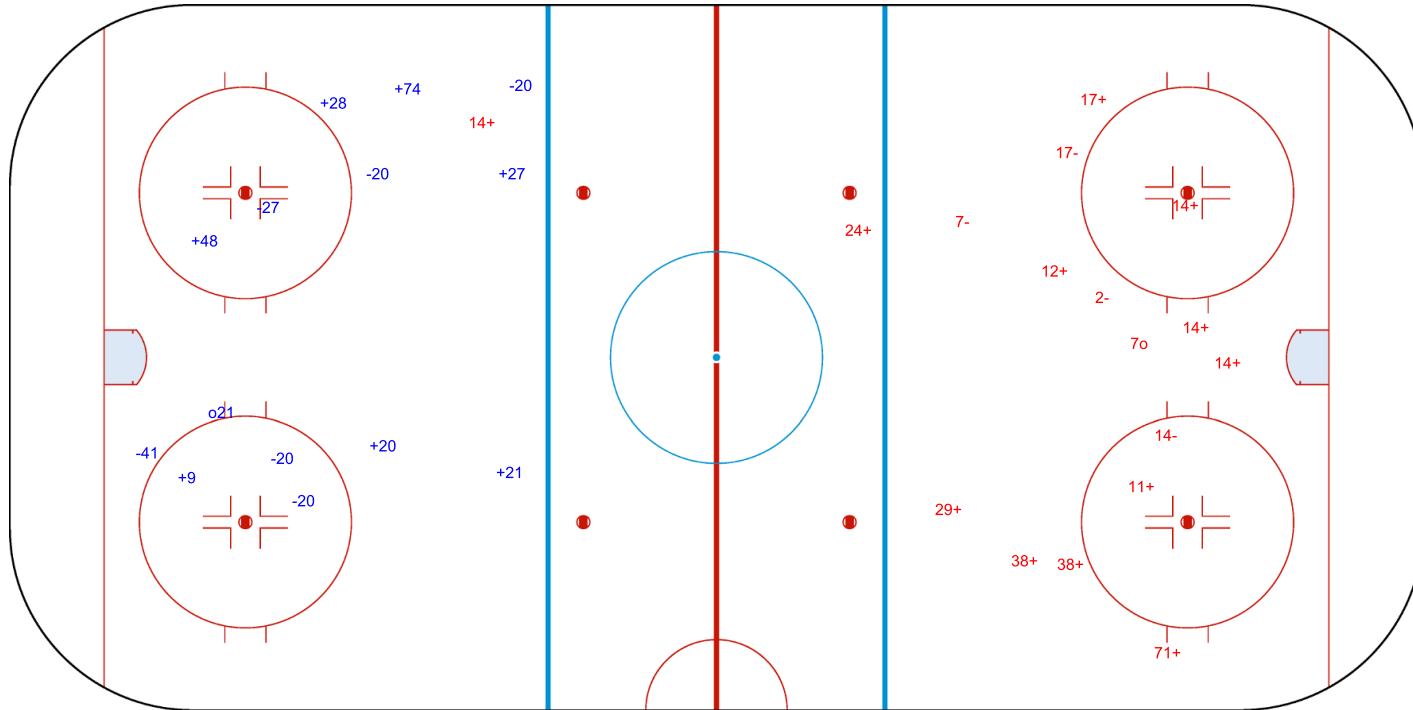

SHOT CHART
AMI - NOT

AMI → Period: 1 ← NOT

Shots by NOT
Goals (o): 1
SSP (<): 0
SSG (+): 7
SPG (-): 6

Shots by AMI
Goals (o): 1
SSP (>): 0
SSG (+): 12
SPG (-): 4

GK 35 of AMI

GK 37 of NOT

Shots by AMI
Goals (o): 0
SSP (<): 0
SSG (+): 9
SPG (-): 4

GK 37 of NOT

Period: 2

Shots by NOT
Goals (o): 2
SSP (>): 0
SSG (+): 11
SPG (-): 2

GK 35 of AMI

Shots by NOT
Goals (o): 1
SSP (<): 0

SSG (+): 10
SPG (-): 5

AMI → **Period: 3** ← NOT

Shots by AMI
Goals (o): 1
SSP (>): 0