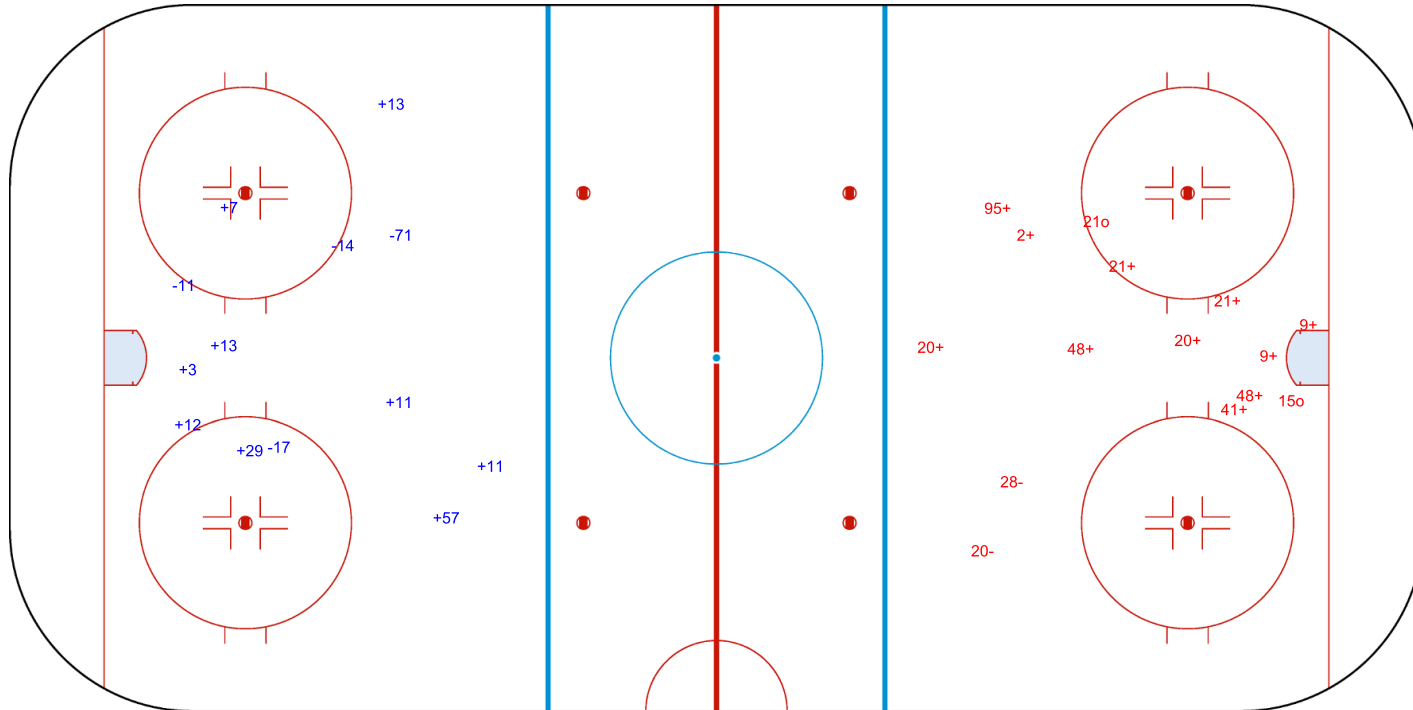

SHOT CHART
AMI - NOT

AMI → Period: 1 ← NOT

Shots by NOT
Goals (o): 1
SSP (<): 0
SSG (+): 7
SPG (-): 6

Shots by AMI
Goals (o): 1
SSP (>): 0
SSG (+): 12
SPG (-): 4

GK 35 of AMI

GK 37 of NOT

Shots by AMI
Goals (o): 0
SSP (<): 0
SSG (+): 9
SPG (-): 4

GK 37 of NOT

Period: 2

Shots by NOT
Goals (o): 2
SSP (>): 0
SSG (+): 11
SPG (-): 2

GK 35 of AMI

Shots by NOT
Goals (o): 1
SSP (<): 0

SSG (+): 10
SPG (-): 5

AMI → **Period: 3** ← NOT

Shots by AMI
Goals (o): 1
SSP (>): 0