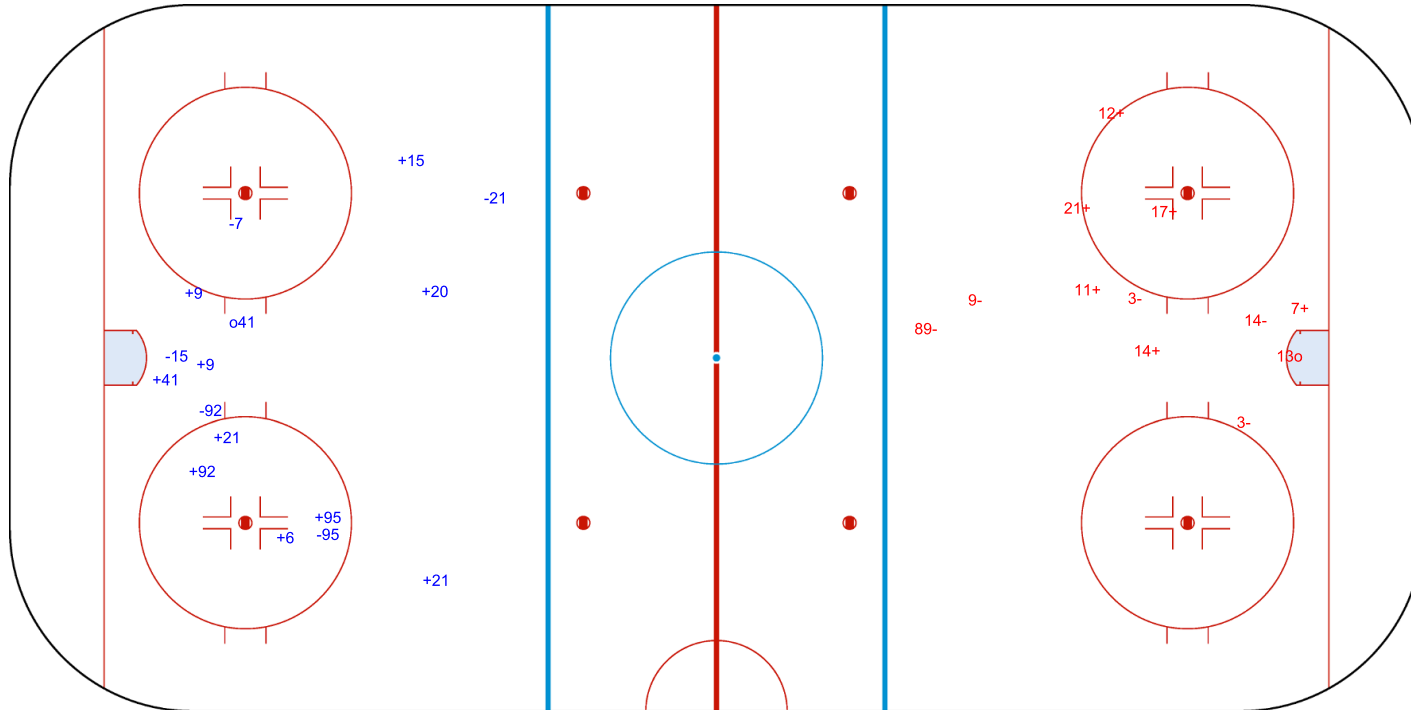

Shots by NOT
Goals (o): 1
SSP (<): 0

SSG (+): 10
SPG (-): 5

AMI → **Period: 3** ← NOT

Shots by AMI
Goals (o): 1
SSP (>): 0

SSG (+): 6
SPG (-): 5

GK 35 of AMI

GK 37 of NOT

Legend:
GK Goalkeeper   **SPG** Shots past goal   **SSG** Shots saved by goalkeeper   **SSP** Shots saved by player