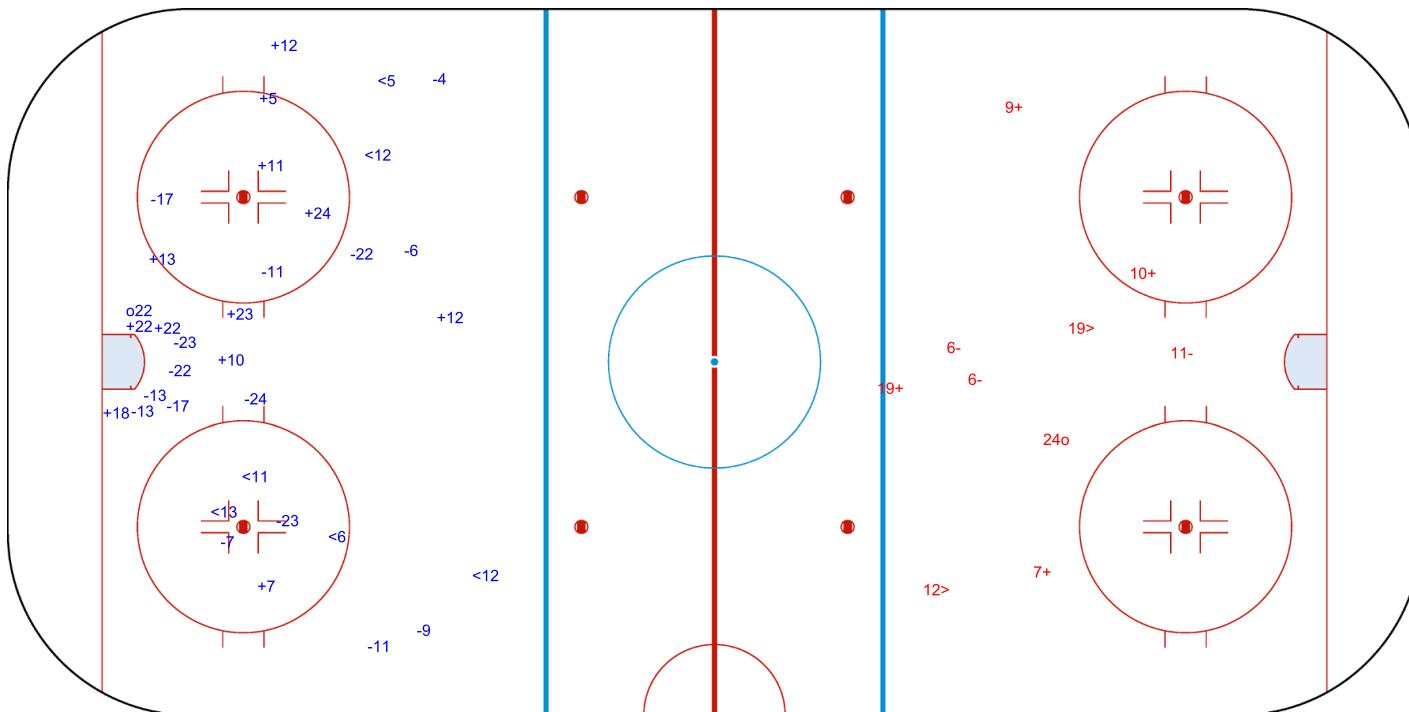

ICE HOCKEY

INTERNATIONAL
ICE HOCKEY
FEDERATION

Shots by USA

Goals (o): 1 SSG (+): 12

SSP (-): 6 SPG (-): 15

GK 30 of SWE

3rd Period

Shots by SWE

Goals (o): 1 SSG (+): 4

SSP (>): 2 SPG (-): 3

GK 29 of USA

Legend:	
GK Goalkeeper	SSP Shots saved by player
SPG Shots past goal	SSG Shots saved by goalkeeper