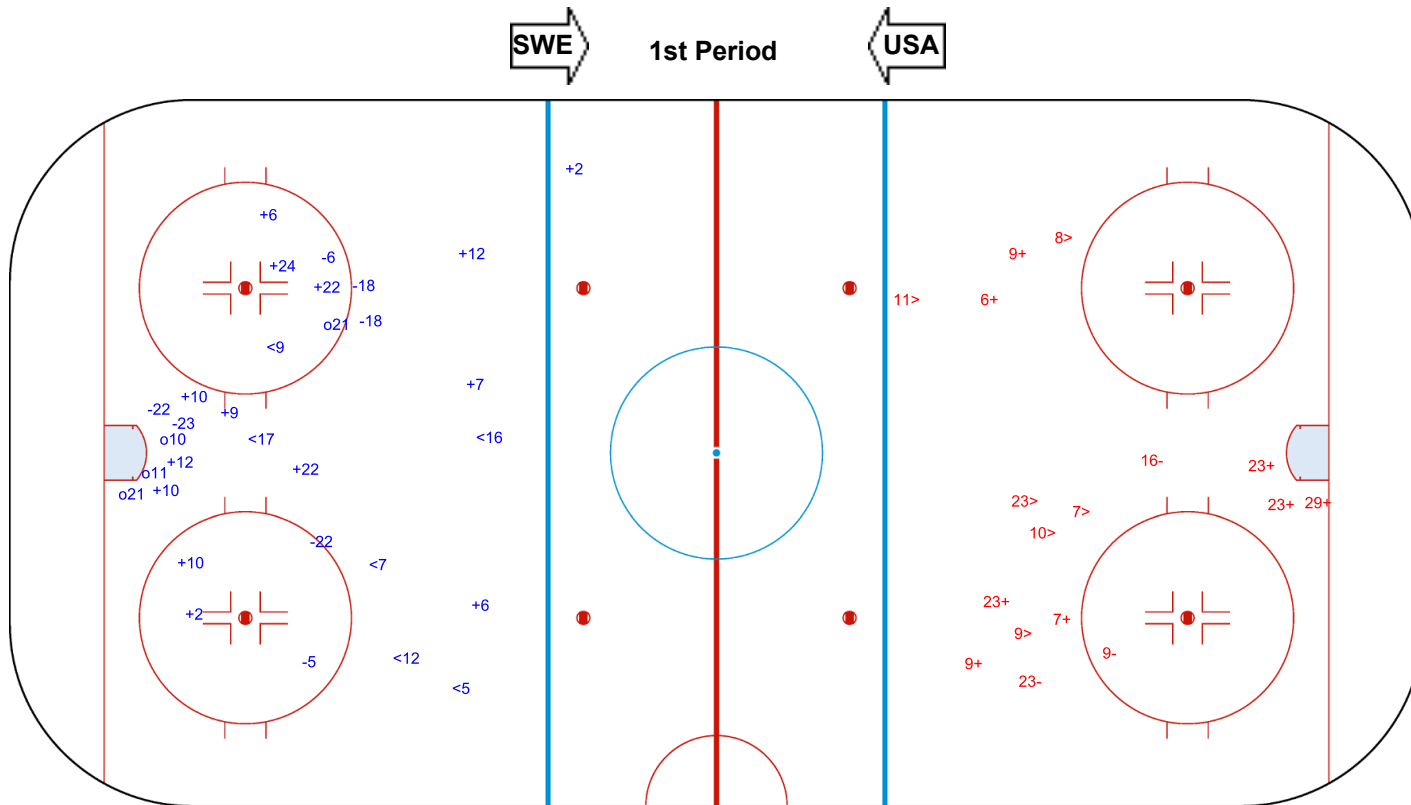

MON 6 JUN 2022
START TIME 20:00

SHOT CHART SWE - USA

Shots by USA
Goals (o): 4
SSG (+): 14
SSP (-): 6
SPG (-): 7

Shots by SWE
Goals (o): 0
SSG (+): 8
SSP (>): 6
SPG (-): 3

o21
o11
o21
o10

GK 30 of SWE

GK 29 of USA

2022

ICE HOCKEY
U18 WOMEN'S WORLD
CHAMPIONSHIP
UNITED STATES
Madison

LABAHN ICE ARENA

MON 6 JUN 2022

START TIME 20:00

IIHF ICE HOCKEY U18 WOMEN'S WORLD CHAMPIONSHIP

PRELIMINARY ROUND - GROUP A, GAME 4

INTERNATIONAL
ICE HOCKEY
FEDERATION