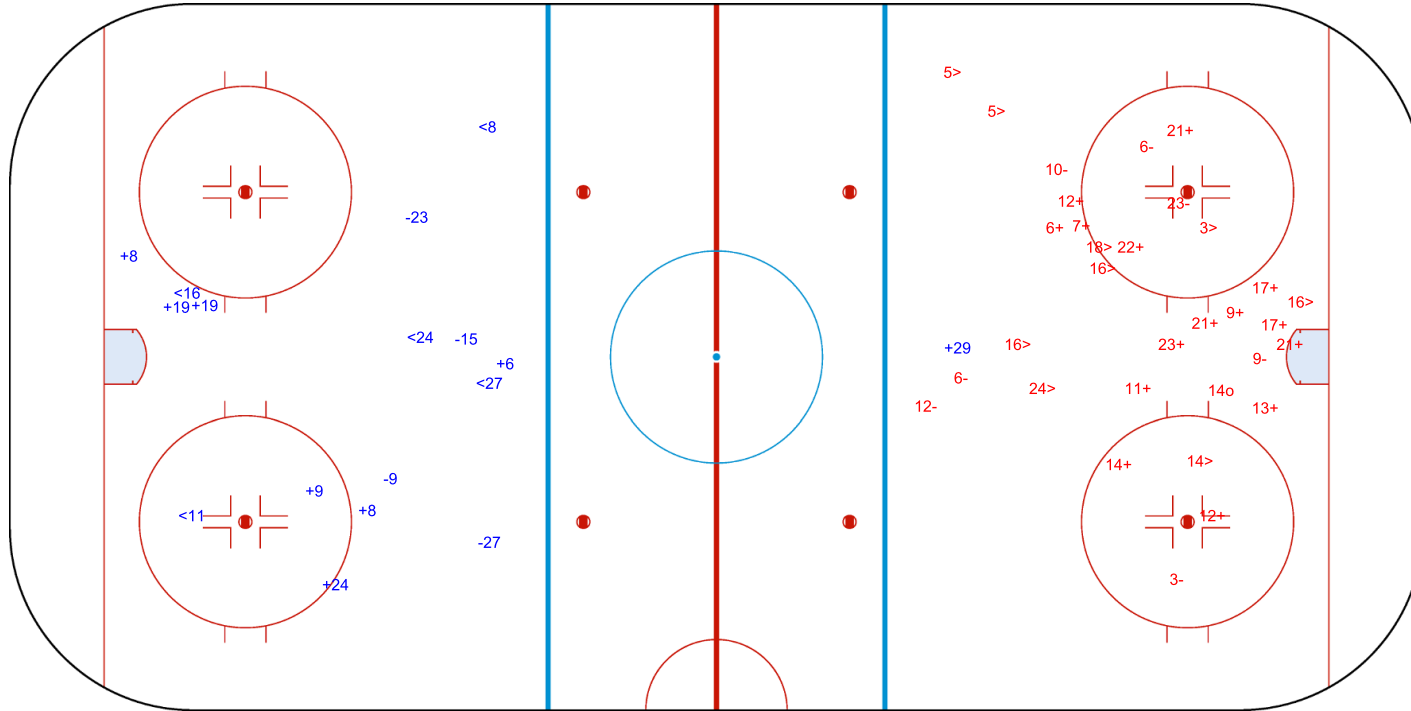

Shots by SWE

Goals (o): 0 SSG (+): 8

SSP (<): 5 SPG (-): 4

GK 29 of USA

2nd Period

Shots by USA

Goals (o): 1 SSG (+): 15

SSP (>): 9 SPG (-): 7

GK 30 of SWE

2022

ICE HOCKEY
U18 WOMEN'S WORLD
CHAMPIONSHIP
UNITED STATES
Madison

LABAHN ICE ARENA

MON 6 JUN 2022

START TIME 20:00

IIHF ICE HOCKEY U18 WOMEN'S WORLD CHAMPIONSHIP

PRELIMINARY ROUND - GROUP A, GAME 4