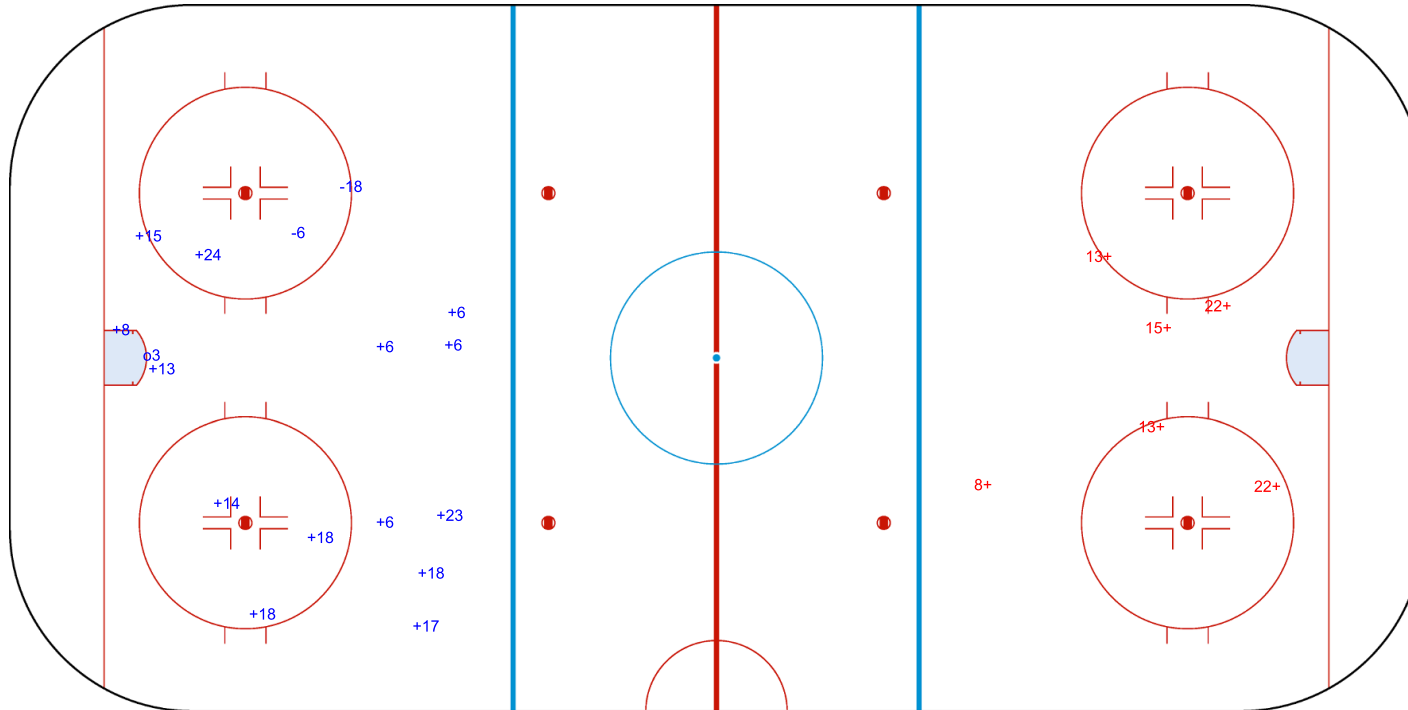

Shots by ITA
Goals (o): 1
SSP (<): 0
SSG (+): 14
SPG (-): 2

ESP → Period: 3 ← ITA

Shots by ESP
Goals (o): 0
SSP (>): 0
SSG (+): 6
SPG (-): 0

Legend:	GK Goalkeeper	SPG Shots past goal	SSG Shots saved by goalkeeper	SSP Shots saved by player