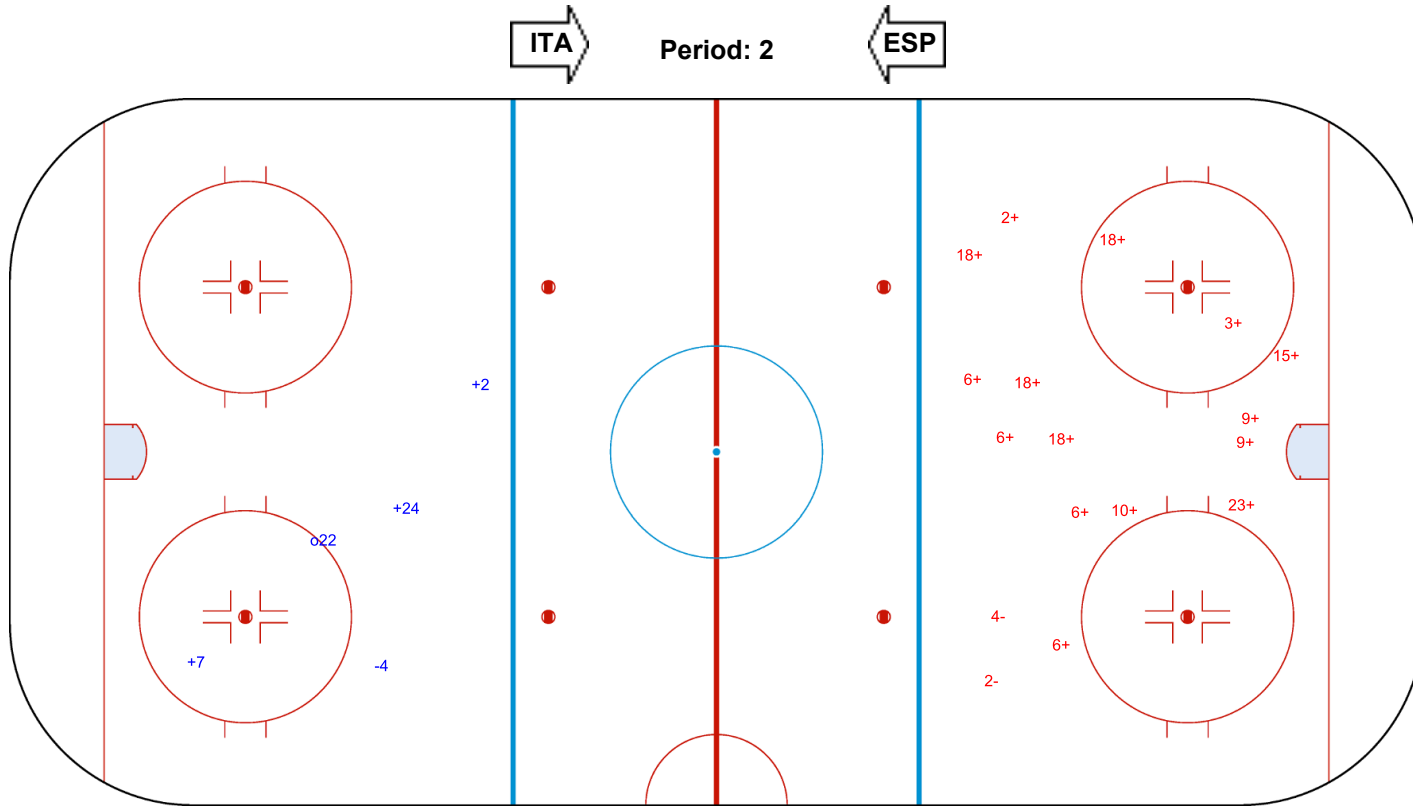

SHOT CHART

ESP - ITA

Shots by ITA  
Goals (o): 3  
SSP (<): 0  
SSG (+): 13  
SPG (-): 3

GK 20 of ESP

Period: 1

Shots by ESP  
Goals (o): 0  
SSP (>): 0  
SSG (+): 6  
SPG (-): 0

GK 20 of ITA

Shots by ESP  
Goals (o): 1    SSG (+): 3  
SSP (<): 0    SPG (-): 1

Shots by ITA  
Goals (o): 0    SSG (+): 15  
SSP (>): 0    SPG (-): 2

o22

GK 20 of ITA

GK 20 of ESP

Shots by ITA  
Goals (o): 1  
SSP (<): 0  
SSG (+): 14  
SPG (-): 2

ESP → Period: 3 ← ITA

Shots by ESP  
Goals (o): 0  
SSP (>): 0  
SSG (+): 6  
SPG (-): 0