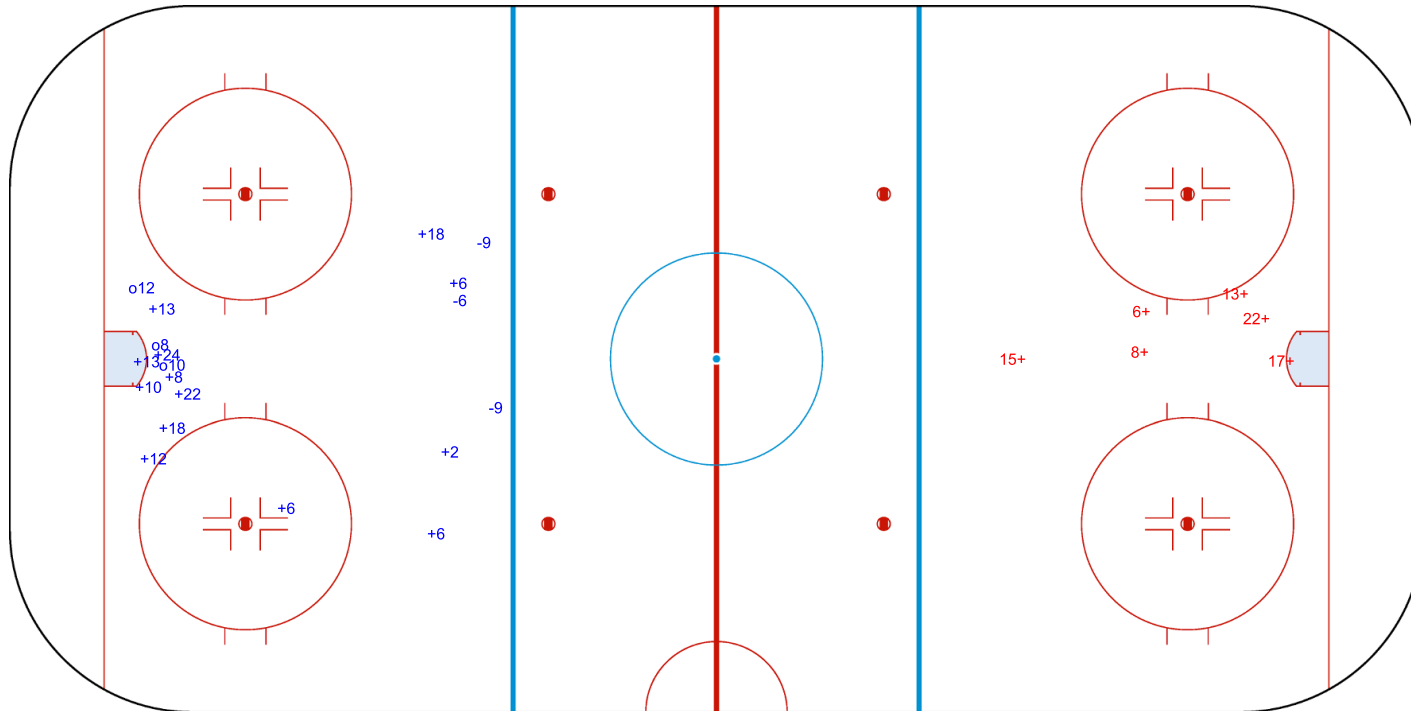

SHOT CHART

ESP - ITA

Shots by ITA  
Goals (o): 3  
SSP (<): 0  
SSG (+): 13  
SPG (-): 3

GK 20 of ESP

Period: 1

Shots by ESP  
Goals (o): 0  
SSP (>): 0  
SSG (+): 6  
SPG (-): 0

GK 20 of ITA

Shots by ESP  
Goals (o): 1    SSG (+): 3  
SSP (<): 0    SPG (-): 1

Shots by ITA  
Goals (o): 0    SSG (+): 15  
SSP (>): 0    SPG (-): 2

o22

GK 20 of ITA

GK 20 of ESP

Shots by ITA  
Goals (o): 1  
SSP (<): 0  
SSG (+): 14  
SPG (-): 2

ESP → Period: 3 ← ITA

Shots by ESP  
Goals (o): 0  
SSP (>): 0  
SSG (+): 6  
SPG (-): 0