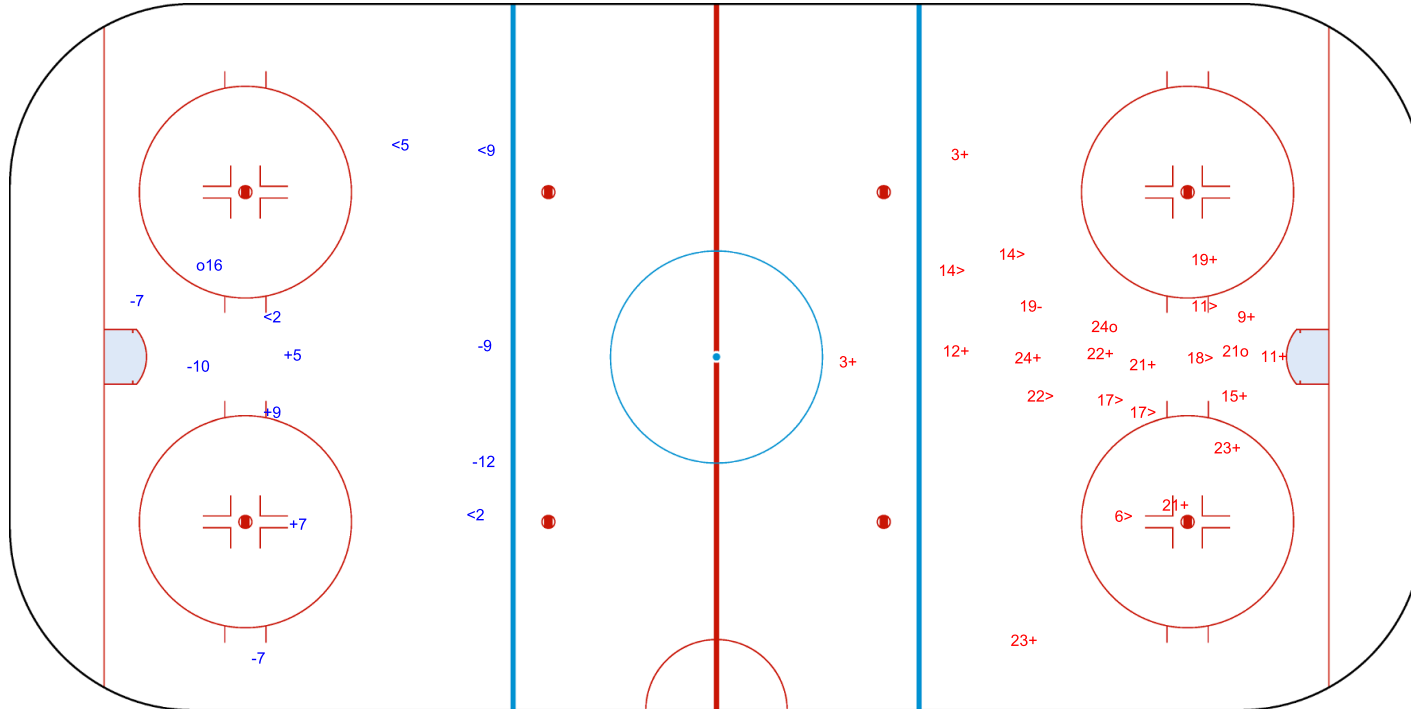

SHOT CHART
NOR - POL

Shots by NOR
Goals (o): 2 SSG (+): 12
SSP (<): 5 SPG (-): 4

POL → Period: 1 ← NOR

Shots by POL
Goals (o): 0 SSG (+): 5
SSP (>): 1 SPG (-): 3

Shots by POL

Goals (o): 1 SSG (+): 3
SSP (<): 4 SPG (-): 5

GK 20 of NOR

Period: 2

Shots by NOR

Goals (o): 2 SSG (+): 13
SSP (>): 8 SPG (-): 1

GK 1 of POL

GK 20 of POL

Shots by NOR

Goals (o): 3 SSG (+): 8
SSP (<): 3 SPG (-): 3