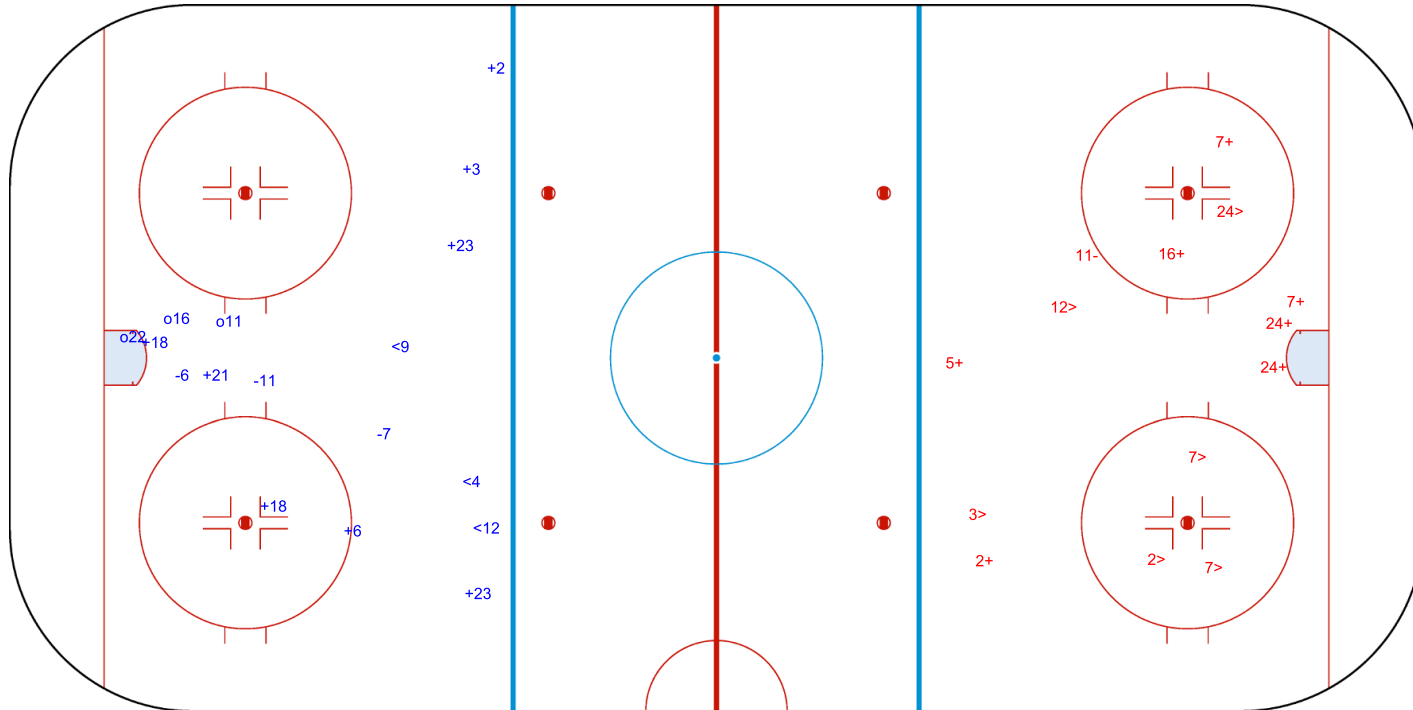

GK 20 of POL

Period: 3

Shots by POL

Goals (o): 0 SSG (+): 7
SSP (>): 6 SPG (-): 1

GK 20 of NOR

Legend:		
GK	Goalkeeper	
SPG	Shots past goal	
SSG	Shots saved by goalkeeper	
SSP	Shots saved by player	