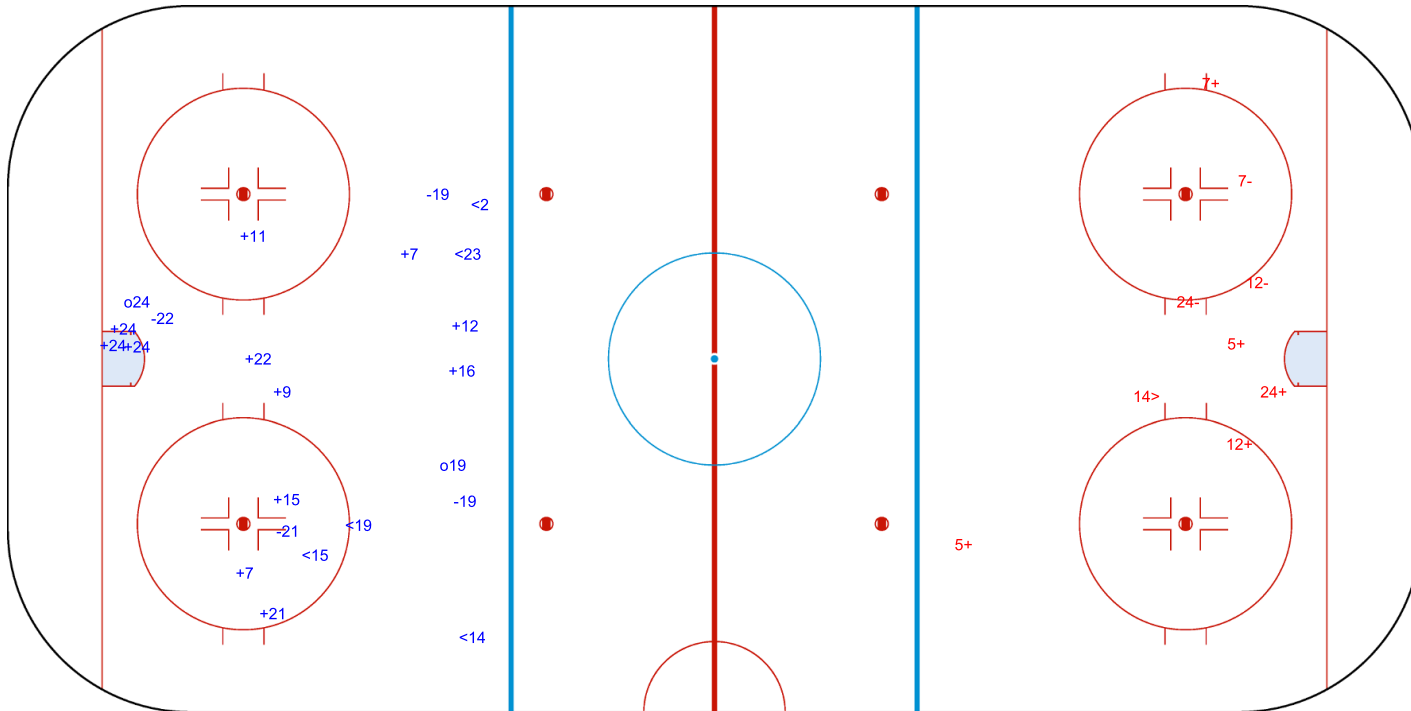

SHOT CHART
NOR - POL

Shots by NOR
Goals (o): 2 SSG (+): 12
SSP (<): 5 SPG (-): 4

POL → Period: 1 ← NOR

Shots by POL
Goals (o): 0 SSG (+): 5
SSP (>): 1 SPG (-): 3

Shots by POL

Goals (o): 1 SSG (+): 3
SSP (<): 4 SPG (-): 5

GK 20 of NOR

Period: 2

Shots by NOR

Goals (o): 2 SSG (+): 13
SSP (>): 8 SPG (-): 1

GK 1 of POL

GK 20 of POL

Shots by NOR

Goals (o): 3 SSG (+): 8
SSP (<): 3 SPG (-): 3