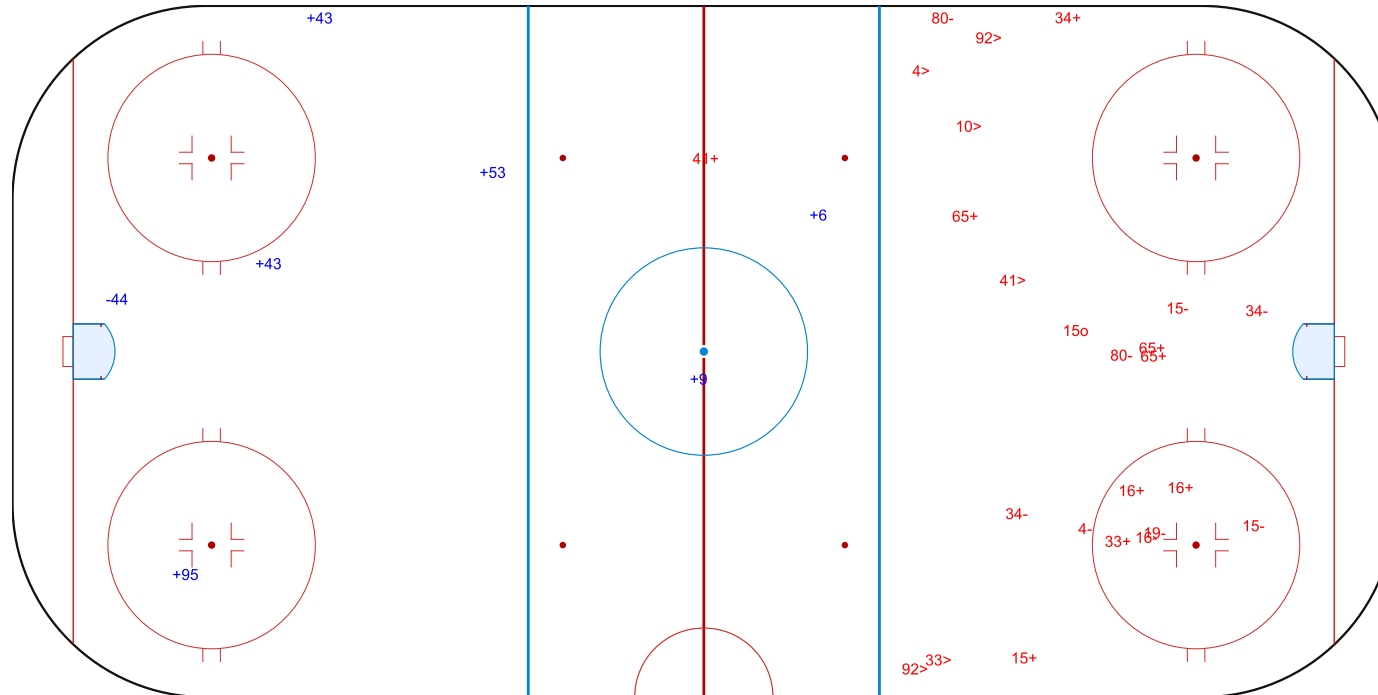

SHOT CHART

FIN - GER

1st Period

Shots by GER
Goals (o): 0
SSP (<): 0

SSG (+): 6
SPG (-): 1

GK 31 of FIN

Shots by FIN
Goals (o): 1
SSP (>): 6

SSG (+): 9
SPG (-): 9

GK 30 of GER