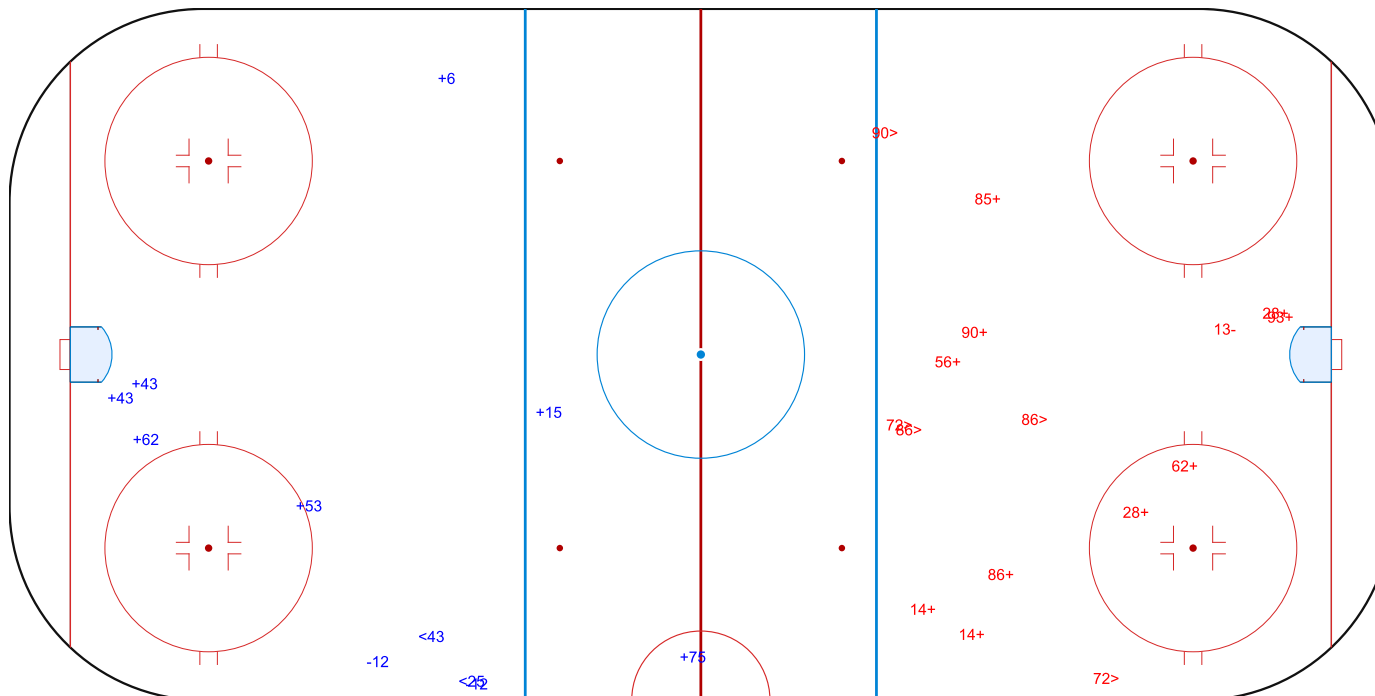

SHOT CHART

GER - SUI

Shots by GER
Goals (o): 0
SSP (-): 2
SSG (+): 7
SPG (-): 2

Shots by SUI
Goals (o): 0
SSP (>): 5
SSG (+): 10
SPG (-): 1

GK 63 of SUI

GK 1 of GER

Legend:	
GK	Goalkeeper
SPG	Shots past goal
SSG	Shots saved by goalkeeper
SSP	Shots saved by player