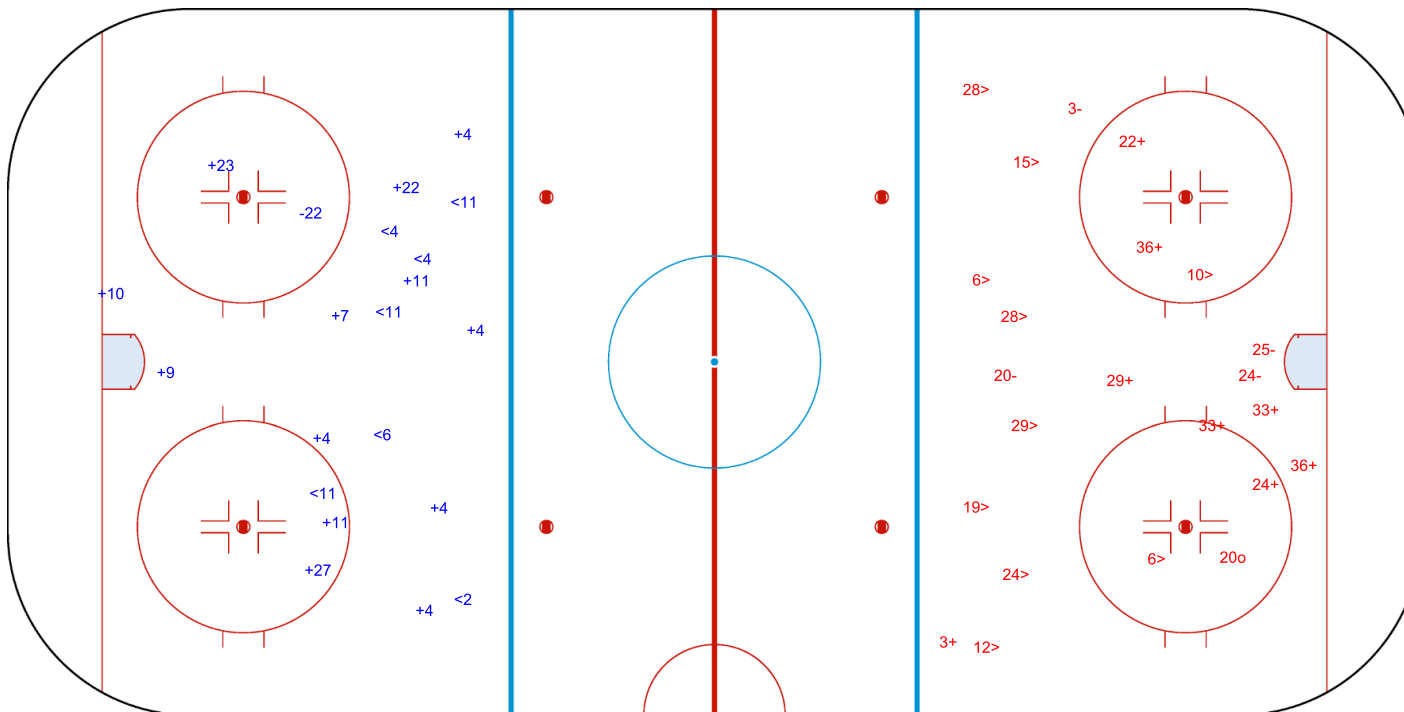

SSP (>): 3

SSG (+): 7

SPG (-): 0

GK 31 of FIN

Shots by LAT
Goals (o): 0
SSP (<): 7
SSG (+): 13
SPG (-): 1

GK 31 of FIN

FIN → 3rd Period ← LAT

Shots by FIN
Goals (o): 1
SSP (>): 10
SSG (+): 8
SPG (-): 4

GK 1 of LAT

Legend:	
GK	Goalkeeper
SPG	Shots past goal
SSG	Shots saved by goalkeeper
SSP	Shots saved by player