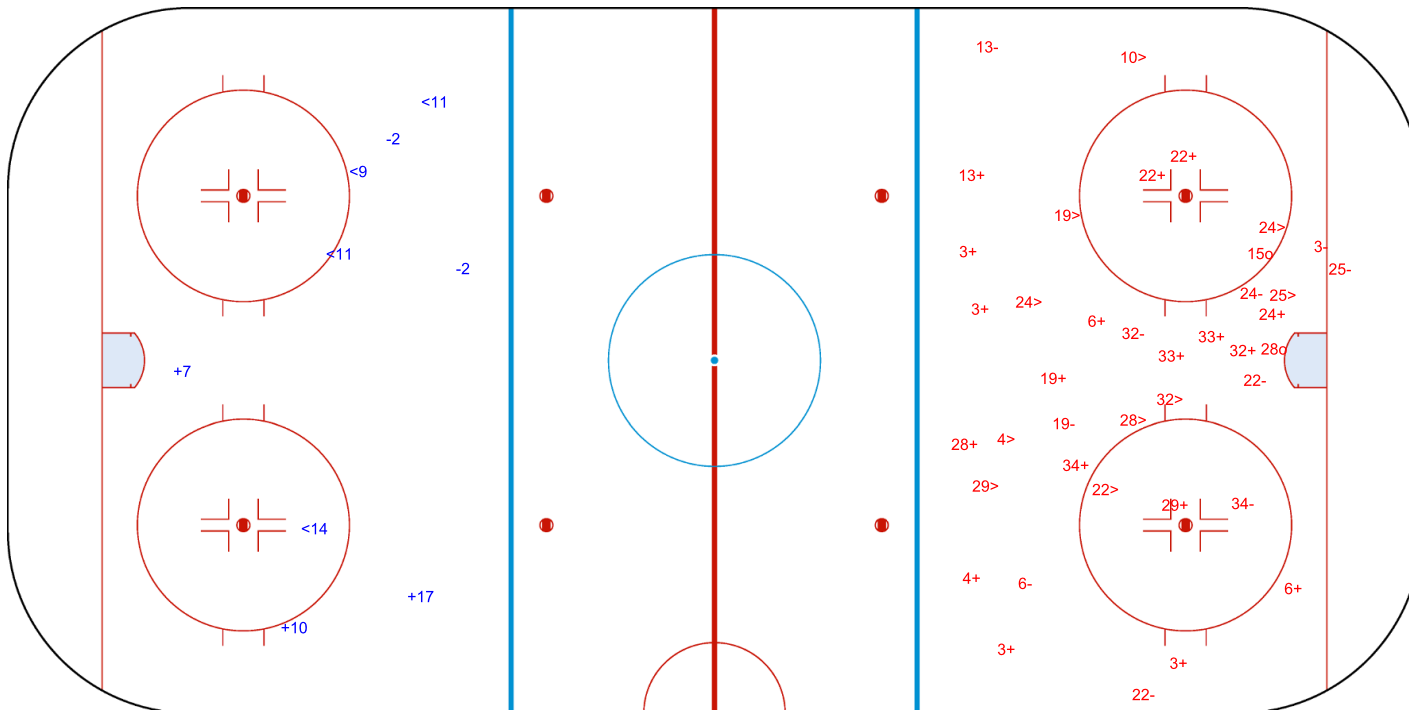

SHOT CHART

LAT - FIN

1st Period

Shots by LAT
Goals (o): 0
SSP (<): 4
SSG (+): 3
SPG (-): 2

GK 31 of FIN

Shots by FIN
Goals (o): 2
SSP (>): 10
SSG (+): 18
SPG (-): 10

GK 1 of LAT

Shots by FIN

Goals (o): 1

SSP (<): 9

SSG (+): 13

SPG (-): 7

GK 1 of LAT

2nd Period

Shots by LAT

Goals (o): 0

SSP (>): 3

SSG (+): 7

SPG (-): 0

GK 31 of FIN

Shots by LAT
Goals (o): 0
SSP (<): 7
SSG (+): 13
SPG (-): 1

GK 31 of FIN

FIN → 3rd Period ← LAT

Shots by FIN
Goals (o): 1
SSP (>): 10
SSG (+): 8
SPG (-): 4